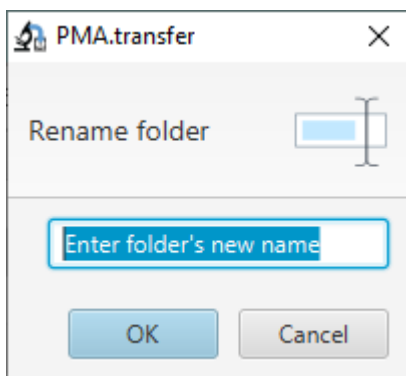

Slidename	Slidesize	FileType	Last Modified
↑	..			
📁	brightfield		File folder	
📁	testtempwim2		File folder	
📁	WG26		File folder	
🖼️	CMU-1.mrxs	565,102,675	MRXS File	Sun Dec 15 11:46:31 GMT+01:00 2019
🖼️	CMU-1.svs	177,552,579	SVS File	Sun Dec 15 11:47:06 GMT+01:00 2019

- Rename folder
- Delete folder
- Download folder

Initiated via mouse right click within the table view borders, it's composed of three menu items : "Rename folder", "Delete folder", "Download folder".

Rename folder :

Click on this option pops up the following window :

It's only permitted to rename empty folders and the new name shouldn't be already used on a neighboring folder.

Delete folder :

It's only permitted to rename an empty folder. If it's the case, a confirmation window asks for delete confirmation, once confirmed the folder is removed completely from the server (warning : this action cannot be undone).

Download folder :

Has been discussed in details earlier on this tutorial.

From: <https://docs.pathomation.com/PMA.transfer/> - PMA.transfer

Permanent link: <https://docs.pathomation.com/PMA.transfer/doku.php?id=context_menu_for_folders_remote&rev=1589592873>

Last update: 2020/05/16 05:14