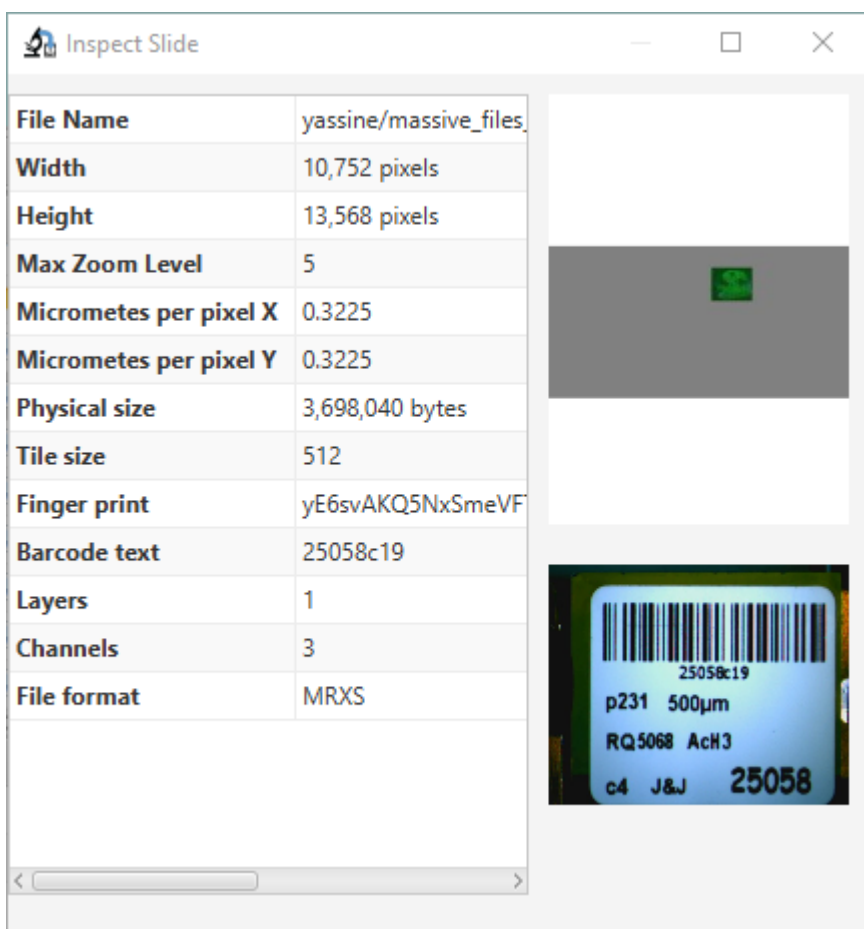

## Rename slide :

Click on this option pops up the following window :

The slide name to be introduced should not include the extension and the new name shouldn't be already used on a slide on the same folder.

#### Inspect slide :

Information data regarding the slide (Thumbnail, barcode, fingerprint, size...)