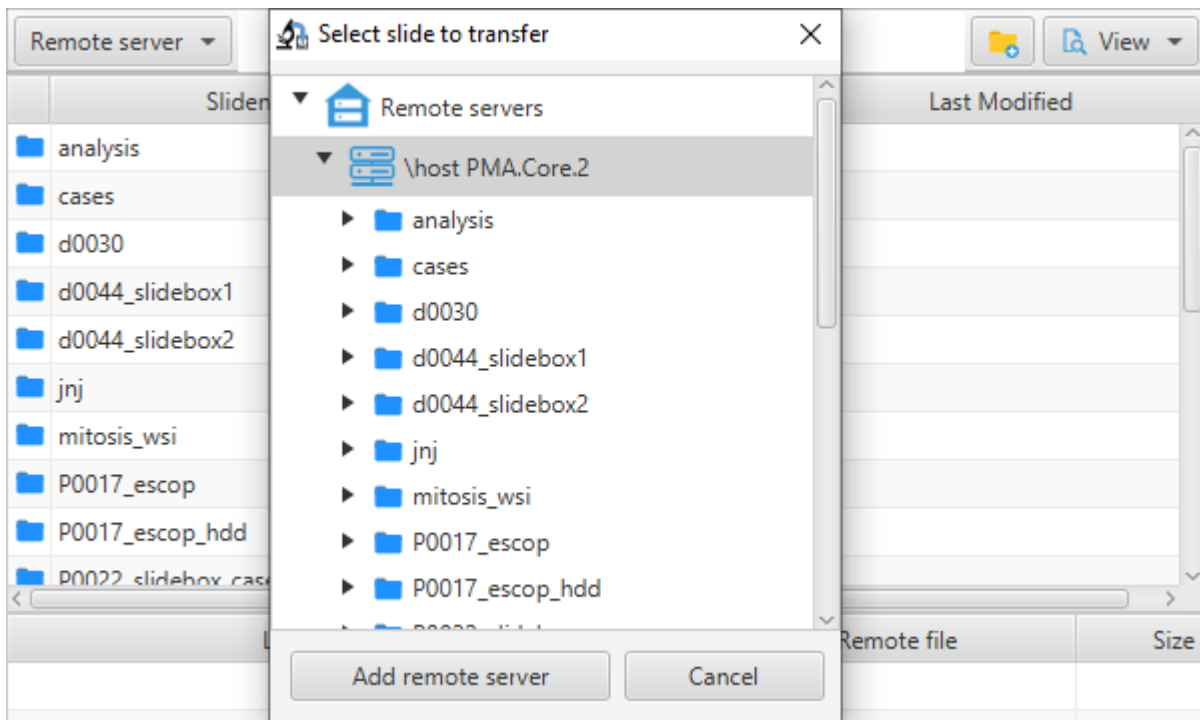

# Folder navigation tree (remote)

Click on button "Remote Directory" opens a tree view window to select folder to navigate to. Action takes place by a click on button "OK", while "cancel" simply cancels operation. It's worth also noting that the folder blue icon refers to a root directory, while the yellow icon refers to a non root one.

From: <https://docs.pathomation.com/PMA.transfer/> - **PMA.transfer**

Permanent link: [https://docs.pathomation.com/PMA.transfer/doku.php?id=folders\\_navigation\\_tree\\_remote](https://docs.pathomation.com/PMA.transfer/doku.php?id=folders_navigation_tree_remote)