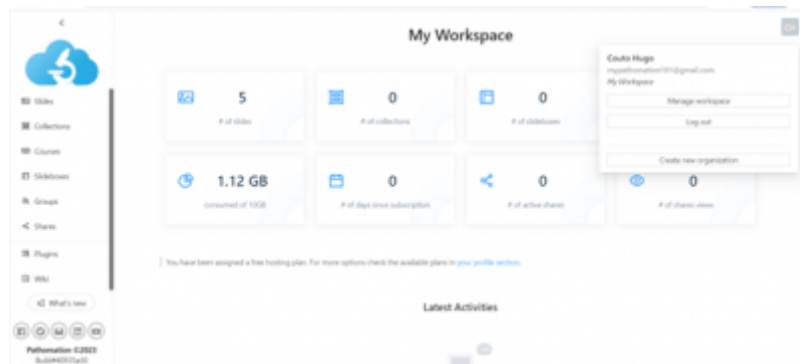

In My.pathomation you can work on your personal workspace (my workspace) or jump into an Organization. Through the profile management interface, which you can access by clicking the button with the Initials of your name on the right upper corner of the interface, it is possible to move between, and create new organizations.