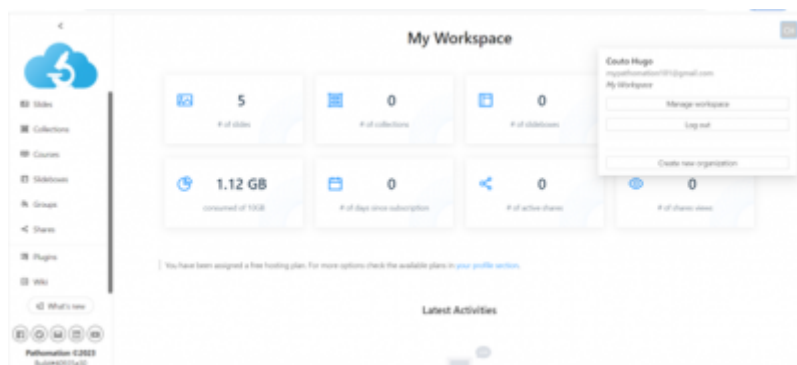

In My.pathomation you can work on your personal workspace (my workspace) or jump into an Organization. Through the profile management interface, which you can access by clicking the button with the Initials of your name on the right upper corner of the interface, it is possible to move between, and create new organizations.