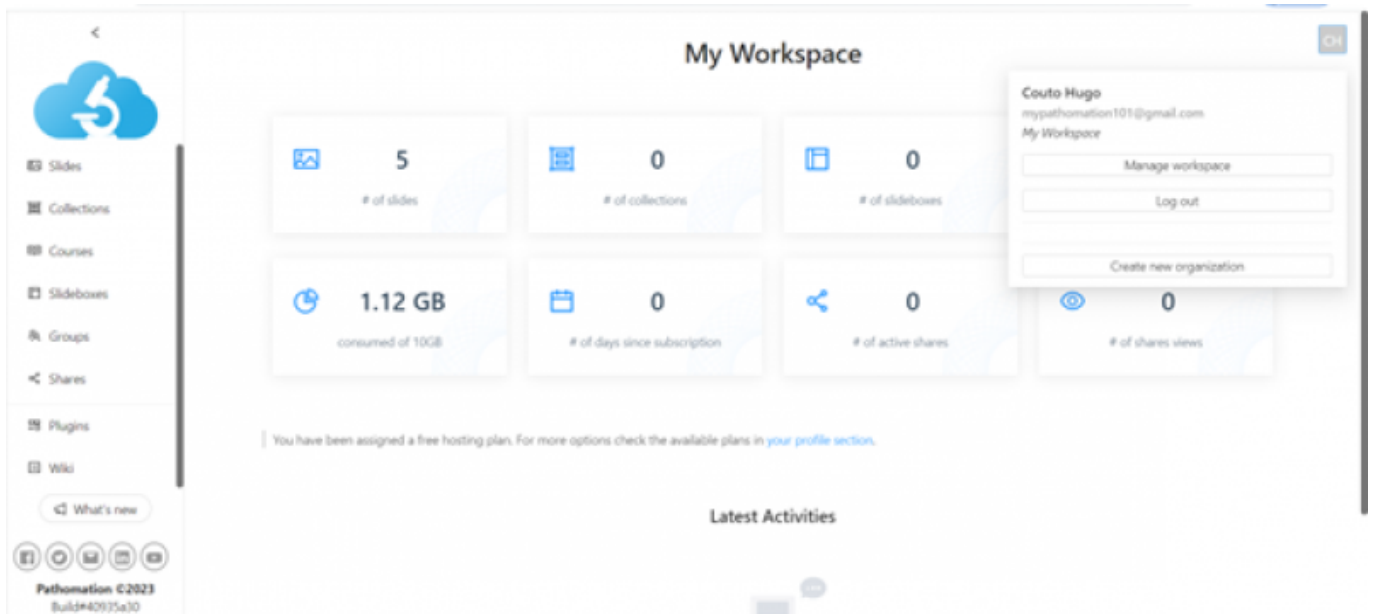

In My.pathomation you can work on your personal workspace (my workspace) or jump into an Organization. Throught the profile management interface, which you can access by clicking the button with the Initials of your name on the right upper corner of the interface, it is possible to move between, and create new organizations.