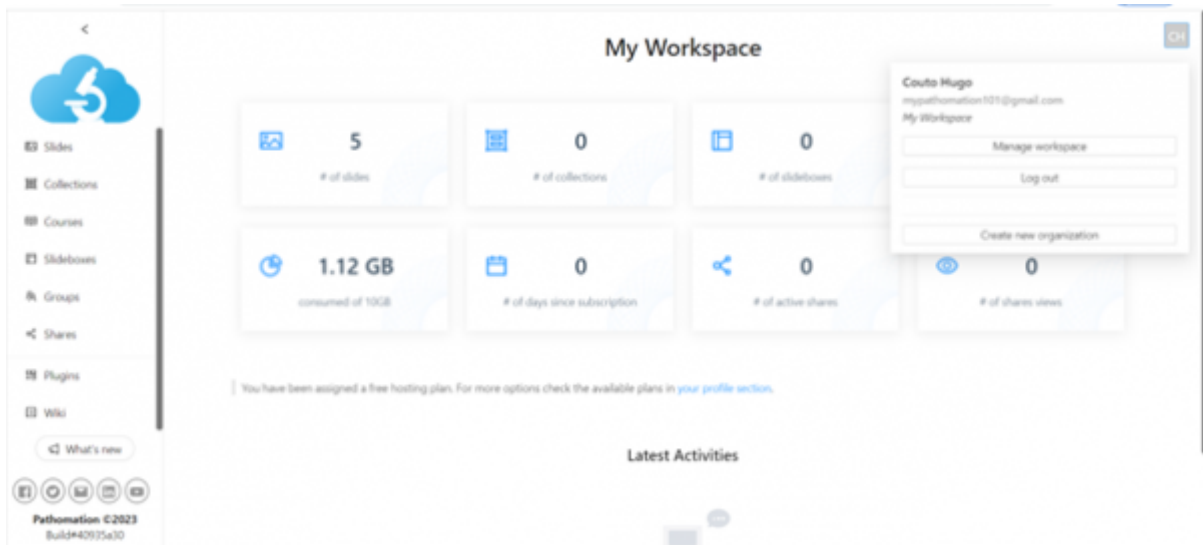

In My.pathomation you can work on your personal workspace (my workspace) or jump into an Organization. Throught the profile management interface, which you can access by clicking the button with the Initials of your name on the right upper corner of the interface, it is possible to move between, and create new organizations.

In the example above, we are creating an organization designated by "Hospital x". The field "hosting location" is meant to select our geographic location, so that the new organization is allocated to the nearest regional Server. Once we press the button OK, our profile interface will now show the newly created organization, which you can access immediately.