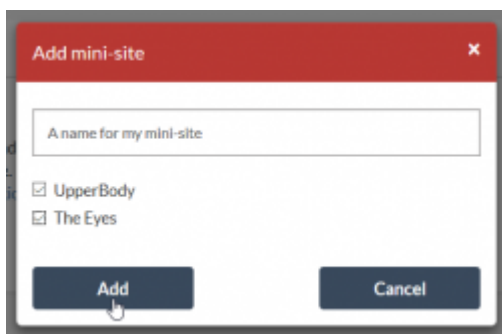

How to host a slidebox?

Before you make a slidebox, make sure you've already uploaded some slides and created at least one collection to add to your slidebox.

1. Go to "slidebox" in the sidebar

2. Click on "Add slidebox" on the top right of the page

3. A new window pops up. Here you can enter a name for your mini-site and add the collection(s) that you'd like to see in your slidebox. Then click "Add"

4. Your slidebox is ready! Click on the link to view your brand new slidebox.