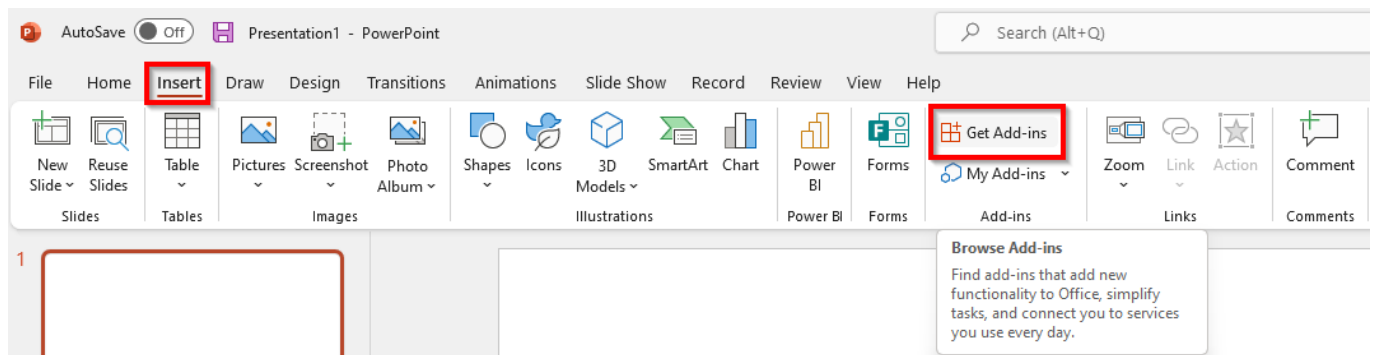

Video Guide

This helpful video explains how to get started:

<https://www.youtube.com/watch?v=hTghEqccVBk&t=5s>

Or if you'd prefer written instructions:

Walkthrough

Installing Web Viewer Plugin 1) First off you'll need Web Viewer plugin for Microsoft Powerpoint. You can search and download this from: - Powerpoint via the 'Insert' tab and clicking 'Get Add Ins'

- Or the online office store

<https://appsourc.microsoft.com/en-us/product/office/WA104295828?tab=Overview>

The screenshot shows the 'Office Add-ins' interface. At the top, it says 'Office Add-ins' and 'MY ADD-INS | ADMIN MANAGED | STORE'. Below that, a warning states: 'Add-ins may access personal and document information. By using an add-in, you agree to its Permissions, License Terms and Privacy Policy.' A search bar contains the text 'web viewer'. To the right, it says 'Sort by: Popularity'. On the left, there is a 'Category' list with options: 'All', 'Best Apps of the Year', and 'Document Review'. The main area displays the 'Web Viewer' add-in with a globe icon, the text 'Web Viewer', a description 'Take it to the web! Insert a secure webpage into your presentation.', and a rating of four stars with '(279)' reviews. A red 'Add' button is visible to the right of the add-in card.