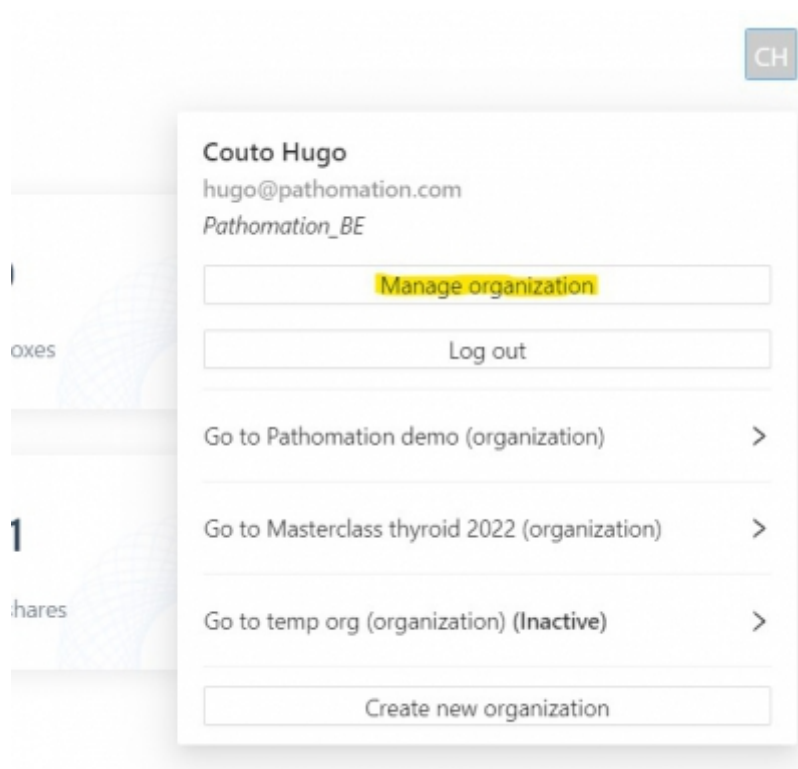

Having an Organization in My Pathomation, gives us the possibility to create a collaborative space. To create such space we can invite users into the Organization. The users that we want to invite will receive an email, inviting them to login into my Pathomation to join the Organization, in case they are already pathomation users. In case they are not yet my pathomation users, they will be invited to create a new Pathomation free account so that they may join your Organization.

To send invites, we have access the Profile management section, by clicking in the icon on the right uper corner. The icon displays the initials of your name.

Then select "Manage Organization"

And once in the "Manage Organization" menu, select "send invitations"