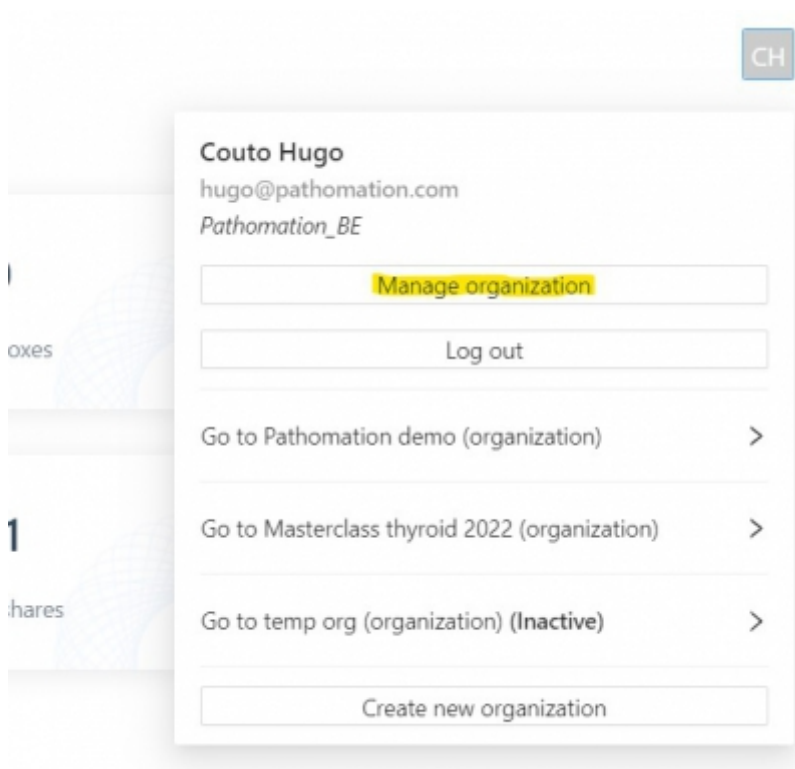

Having an Organization in My Pathomation, gives us the possibility to create a collaborative space. To create such space we can invite users into the Organization. The users that we want to invite will receive an email, inviting them to login into my Pathomation to join the Organization, in case they are already pathomation users. In case they are not yet my pathomation users, they will be invited to create a new Pathomation free account so that they may join your Organization.

To send invites, we have access the Profile management section, by clicking in the icon on the right uper corner. The icon displays the initials of your name.

Then select "Manage Organization"

And once in the "Manage Organization" menu, select "send invitations"