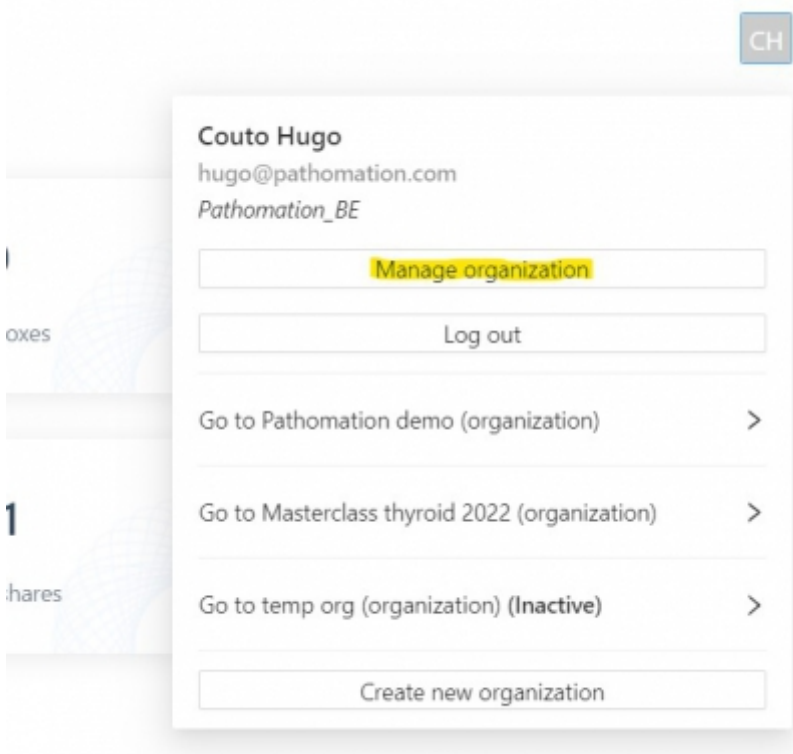

## Inviting Users to an Organization

Having an Organization in My Pathomation gives you the possibility to create a collaborative space. To create such space we can invite users into the Organization. The users that you invite will receive an email. Existing users will be invited to login into my Pathomation and join the Organization. Email addresses without a Pathomation account will be invited to create a new Pathomation free account so that they may join your Organization.

To send invites, access the Profile management section by clicking in the icon on the upper right corner. The icon displays the initials of your name.

Then select "Manage Organization"

And once in the "Manage Organization" menu, select "send invitations"