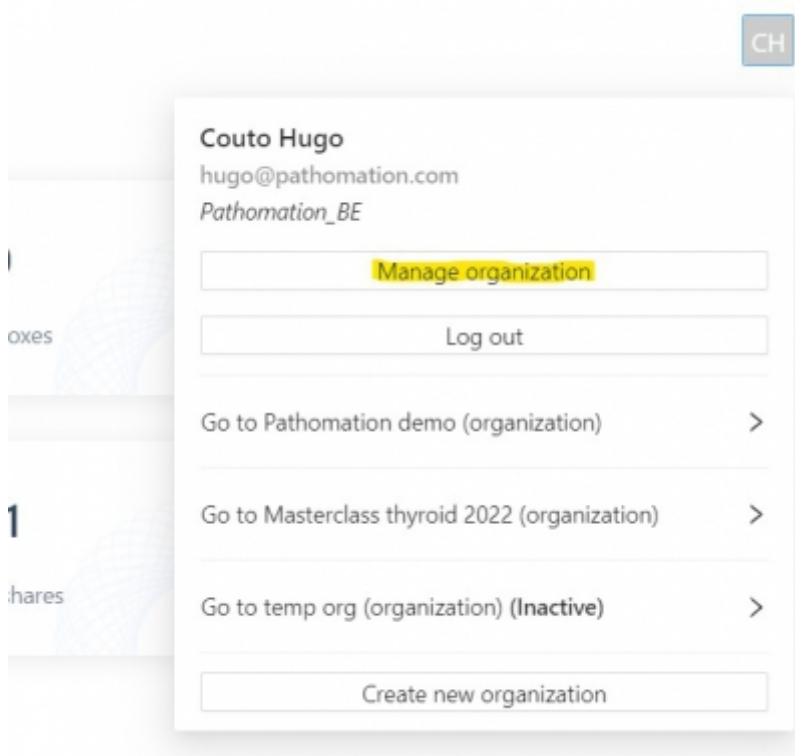

Inviting Users to an Organization

Having an Organization in My Pathomation gives you the possibility to create a collaborative space. To create such space we can invite users into the Organization. The users that you invite will receive an email. Existing users will be invited to login into my Pathomation and join the Organization. Email addresses without a Pathomation account will be invited to create a new Pathomation free account so that they may join your Organization.

To send invites, access the Profile management section by clicking in the icon on the upper right corner. The icon displays the initials of your name.

Then select "Manage Organization"

And once in the "Manage Organization" menu, select "send invitations"