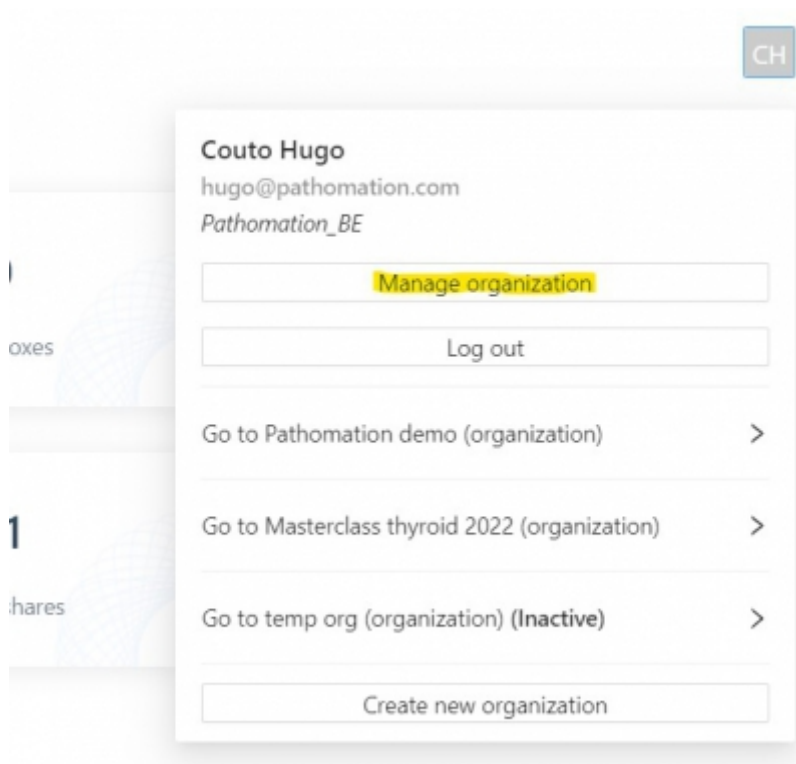

Inviting Users to an Organization

Having an Organization in My Pathomation allows you to collaborate with other pathologists, create and assign exams to users, and much more.

Of course, to collaborate you need some people to collaborate with. This page will take you through how to invite users into the Organization via the management tab. However you can also invite users via the [group management](#) page.

The users that you invite will receive an email. Existing users will be invited to login into my Pathomation and join the Organization. Email addresses without a Pathomation account will be invited to create a new Pathomation free account so that they may join your Organization.

To send invites, access the Profile management section by clicking in the icon on the upper right corner. The icon displays the initials of your name.

Then select "Manage Organization"

And once in the "Manage Organization" menu, select "send invitations"