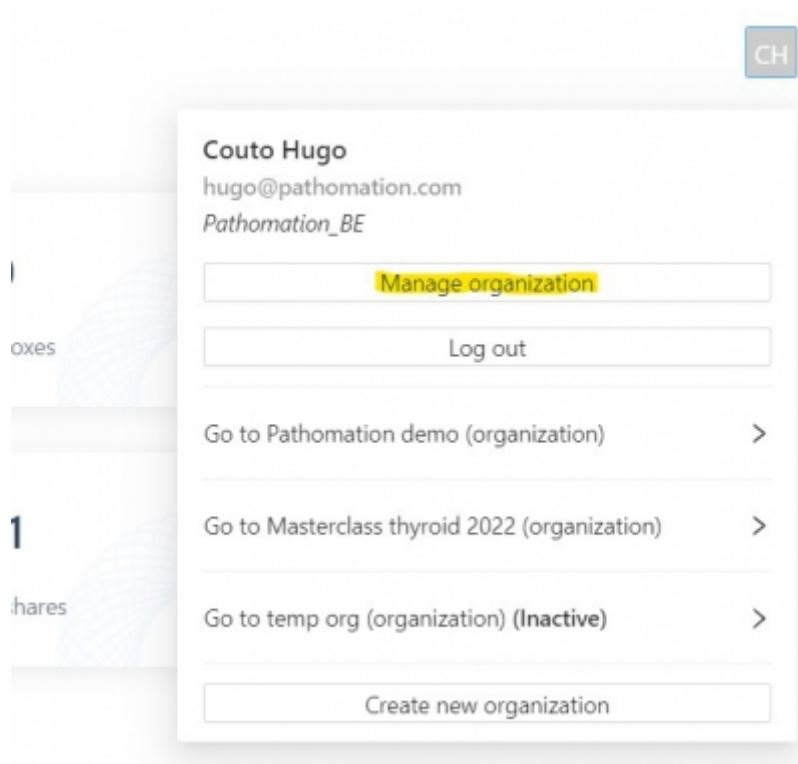

Inviting Users to an Organization

Having an Organization in My Pathomation allows you to collaborate with other pathologists, create and assign exams to users, and much more.

Of course, to collaborate you need some people to collaborate with. This page will take you through how to invite users into the Organization via the management tab. However you can also invite users via the [group management](#) page.

The users that you invite will receive an email. Existing users will be invited to login into my Pathomation and join the Organization. Email addresses without a Pathomation account will be invited to create a new Pathomation free account so that they may join your Organization.

To send invites, access the Profile management section by clicking in the icon on the upper right corner. The icon displays the initials of your name.

Then select "Manage Organization"

And once in the "Manage Organization" menu, select "send invitations"