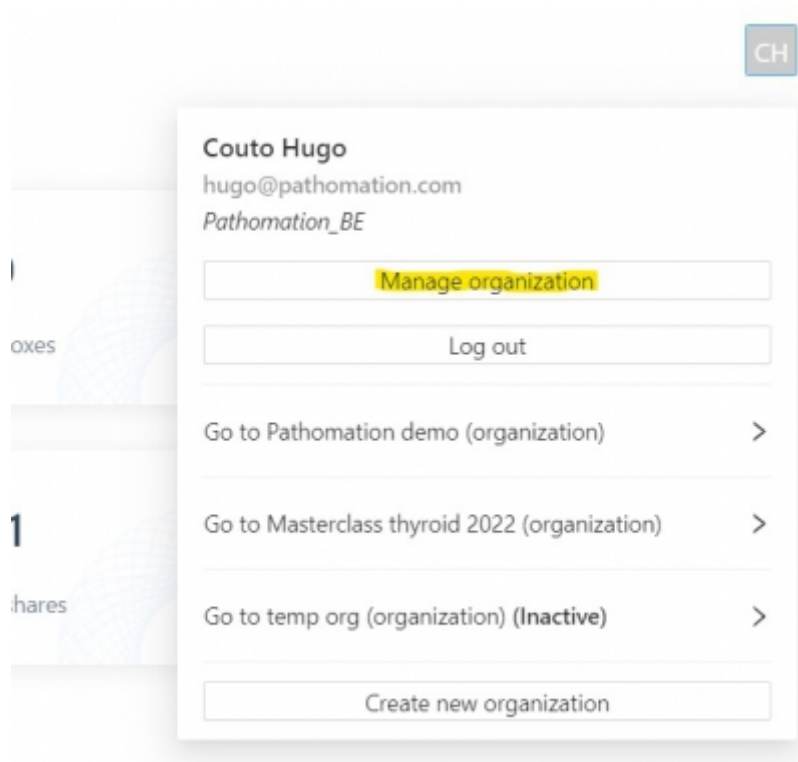

## Inviting Users to an Organization

Having an Organization in My Pathomation allows you to collaborate with other pathologists, create and assign exams to users, and much more.

Of course, to collaborate you need some people to collaborate with. This page will take you through how to invite users into the Organization via the management tab. However you can also invite users via the [group management](#) page.

The users that you invite will receive an email. Existing users will be invited to login into my Pathomation and join the Organization. Email addresses without a Pathomation account will be invited to create a new Pathomation free account so that they may join your Organization.

To send invites, access the Profile management section by clicking in the icon on the upper right corner. The icon displays the initials of your name.

Then select "Manage Organization"

And once in the "Manage Organization" menu, select "send invitations"