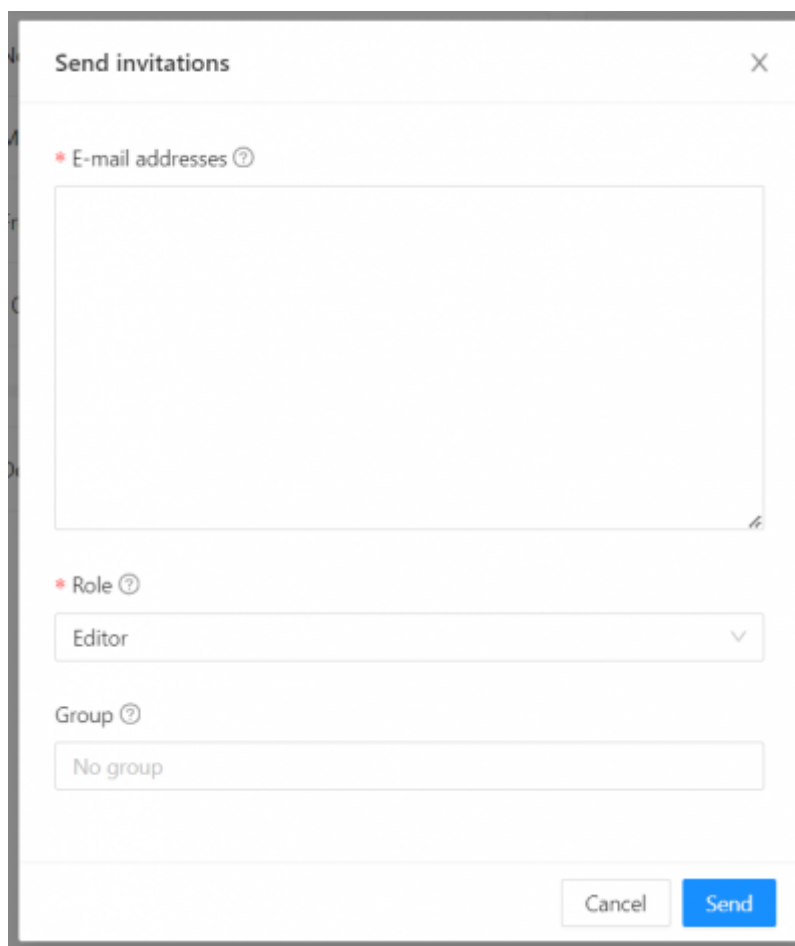

In the pop-up window you can add the email of the individuals to be invited and specify their roles:

- Managers have all rights including uploading, sharing and payment plans.
- Editors have all rights related to content creation and user management.
- Members can only see what was assigned to them by Editors or Managers, and have no rights to upload slides or change content.

Ability	Member	Editor	Manager
Upload WSIs	No	Yes	Yes
Collections	View	Create	Create
Slideboxes	View	Create	Create
Courses	View	Create	Create
Groups	View	Create/Invite	Create/Invite
Shares	No	Yes	Yes
Financial Management	No	No	Yes

You can also select sub groups within the organization to add them to as well. You can check the section related to groups to better understand how you can create groups as working teams within your Organization.