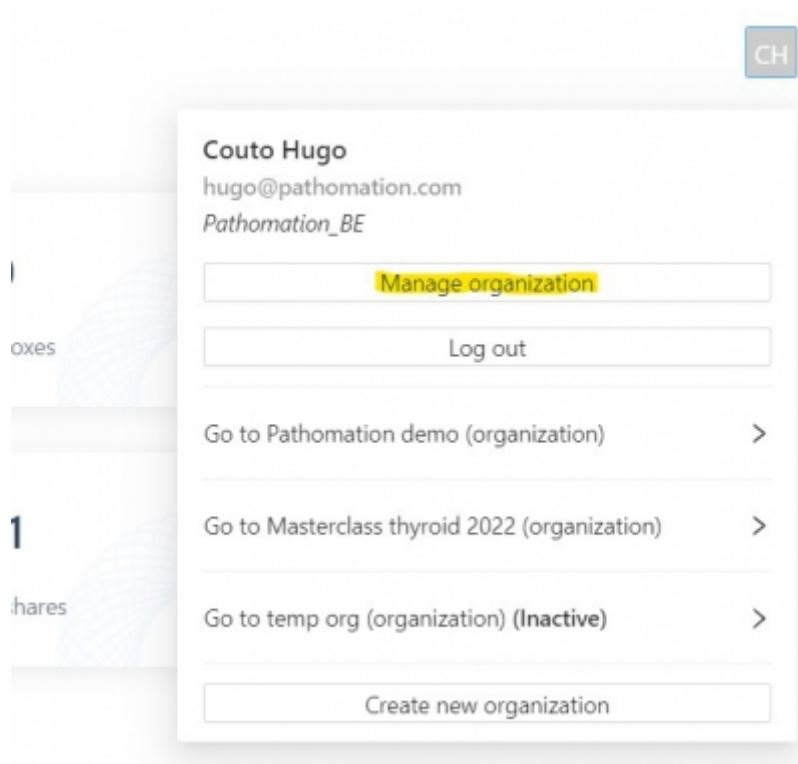

## Inviting Users to an Organization

Having an Organization in My Pathomation allows you to collaborate with other pathologists, create and assign exams to users, and much more.

Of course, to collaborate you need some people to collaborate with. This page will take you through how to invite users into the Organization via the management tab. However you can also invite users via the [group management](#) page.

The users that you invite will receive an email. Existing users will be invited to login into my Pathomation and join the Organization. Email addresses without a Pathomation account will be invited to create a new Pathomation free account so that they may join your Organization.

To send invites, access the Profile management section by clicking in the icon on the upper right corner. The icon displays the initials of your name.

Then select "Manage Organization"

And once in the "Manage Organization" menu, select "send invitations"