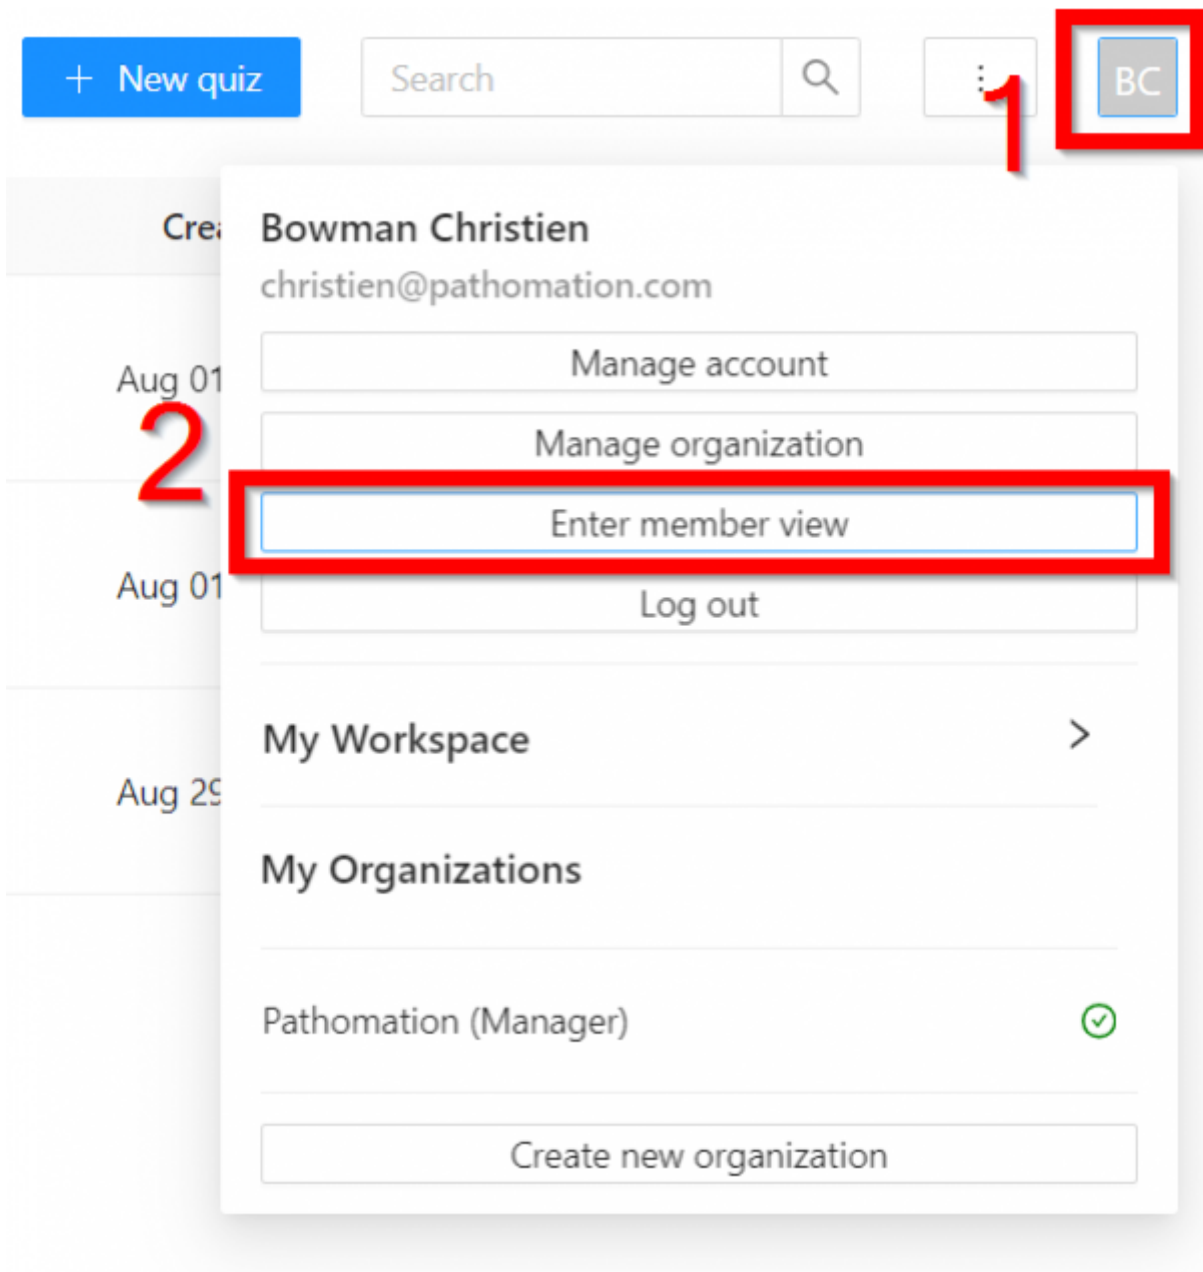

# Member View

As a manager or editor of an org, sometimes you want to test how your Quizzes work, or want to complete a Quiz made for you by another user.

To do this you can enter 'Member View'

First click your initials in the top right

Then Enter Member View

The screenshot shows the 'My Pathomation' interface. On the left is a navigation menu with 'Collections', 'Courses', 'Quizzes', and 'Slideboxes'. The main area displays a table of quizzes. A notification at the top right says 'You are currently in Member view!' with an 'Exit member view' button. A red arrow points to this notification. Below the notification is a search bar. The table below has the following data: