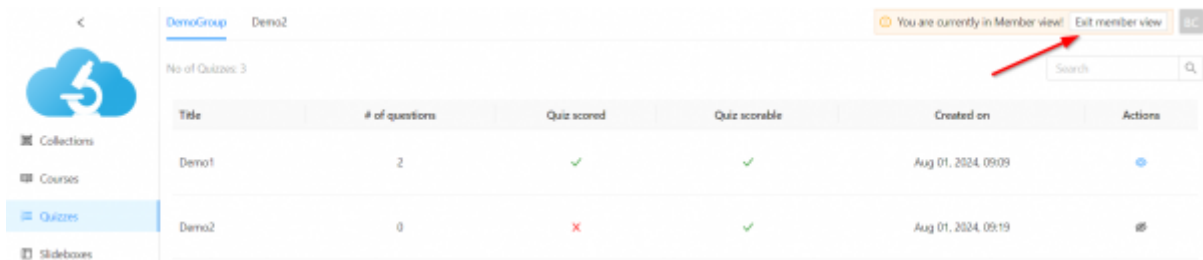

Member View

As a manager or editor of an org, sometimes you want to test how your Quizzes work, or want to complete a Quiz made for you by another user.

To do this you can enter 'Member View'

First click your initials in the top right and click 'Enter Member View'

Now experience your content as your users do! When you're ready to return to manager view, click the button in the top right.

From:
<https://docs.pathomation.com/my/> - **My Pathomation**

Permanent link:
https://docs.pathomation.com/my/doku.php?id=member_view&rev=1725185095