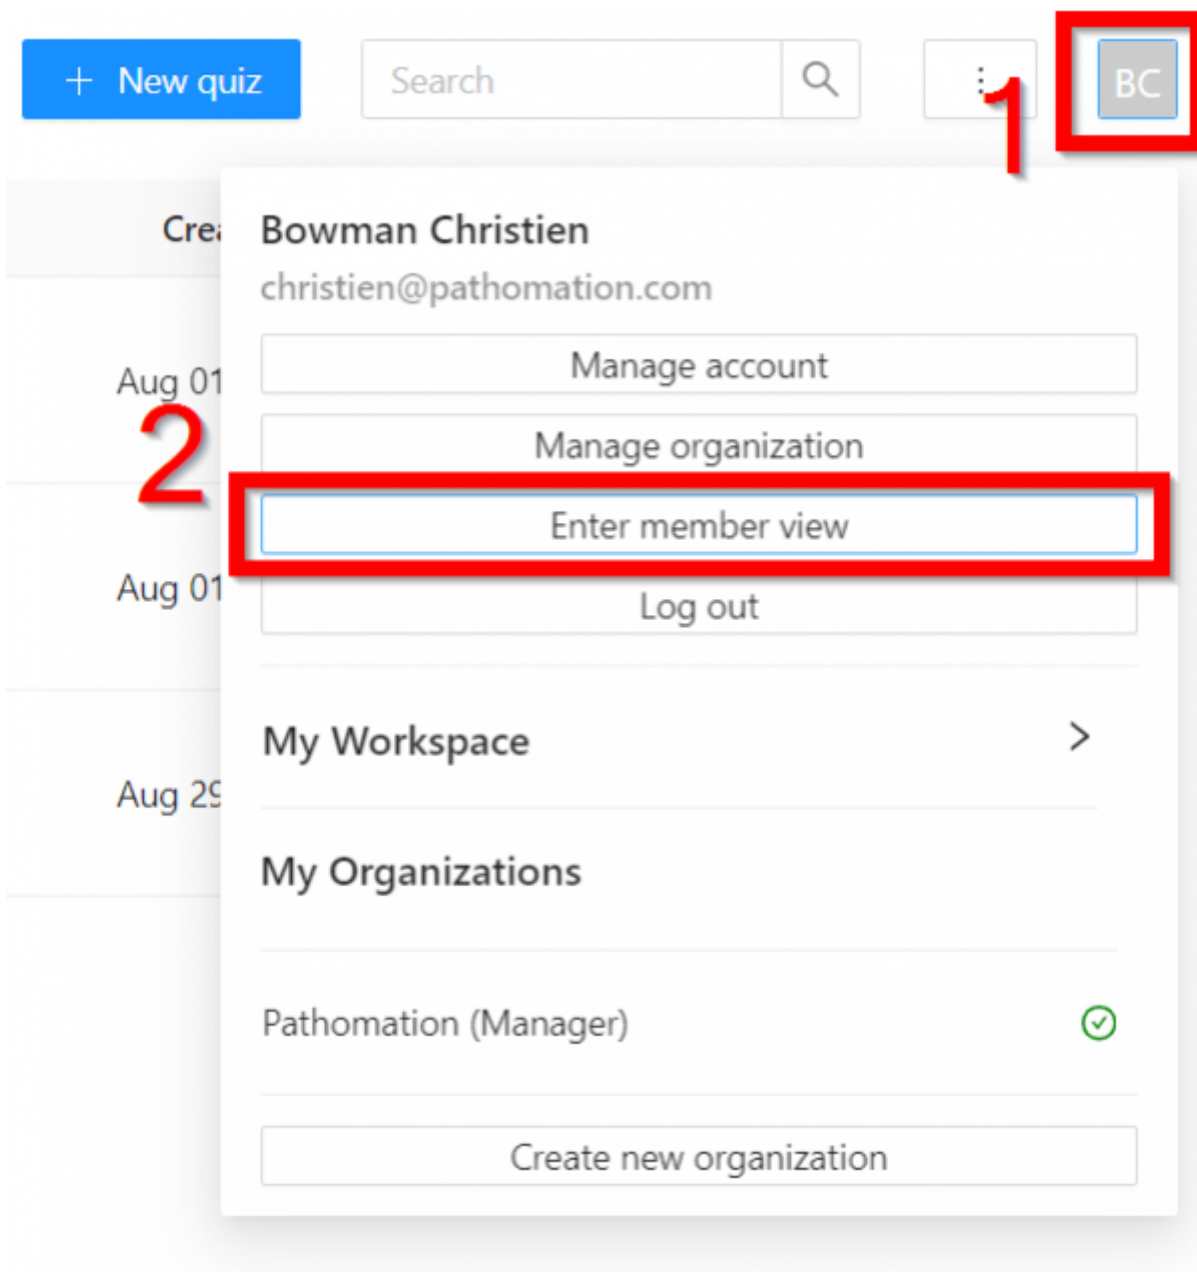

Member View

As a manager or editor of an org, sometimes you want to test how your Quizzes work, or want to complete a Quiz made for you by another user.

To do this you can enter 'Member View'

First click your initials in the top right and click 'Enter Member View'

Now experience your content as your users do! When you're ready to return to manager view, click the button in the top right.

< DemoGroup Demo2 You are currently in Member view! Exit member view ESC

No of Quizzes: 3