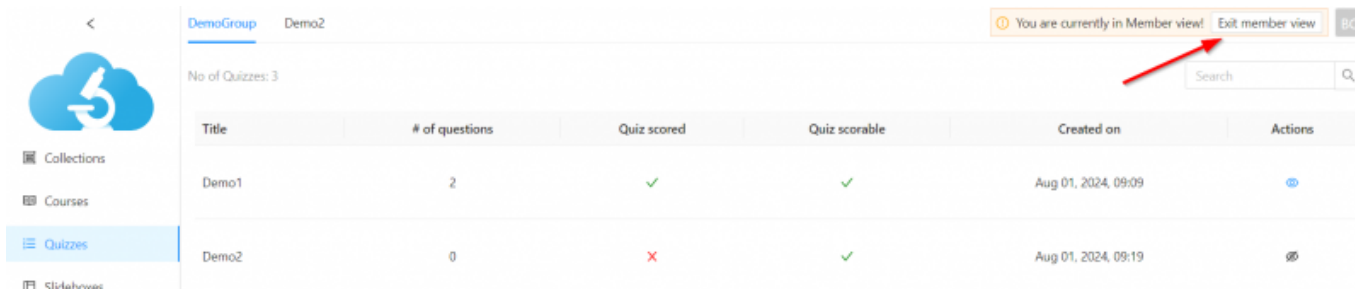

Member View

As a manager or editor of an org, sometimes you want to test how your Quizzes work, or want to complete a Quiz made for you by another user.

To do this you can enter 'Member View'

First click your initials in the top right and click 'Enter Member View'

Now experience your content as your users do! When you're ready to return to manager view, click the button in the top right.

Your quiz results will be saved with your email address.

From:

<https://docs.pathomation.com/my/> - **My Pathomation**