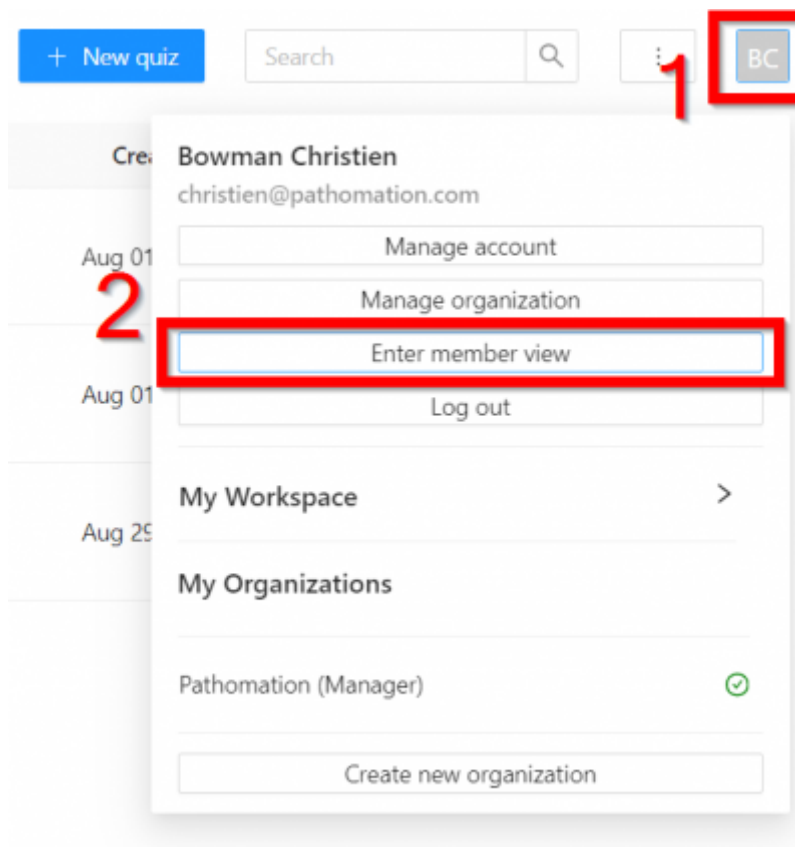

Member View

As a manager or editor of an org, sometimes you want to test how your Quizzes work, or want to complete a Quiz made for you by another user.

To do this you can enter 'Member View'

First click your initials in the top right and click 'Enter Member View'

Now experience your content as your users do! When you're ready to return to manager view, click the button in the top right.

Your quiz results will be saved with your email address.

From:

<https://docs.pathomation.com/my/> - **My Pathomation**