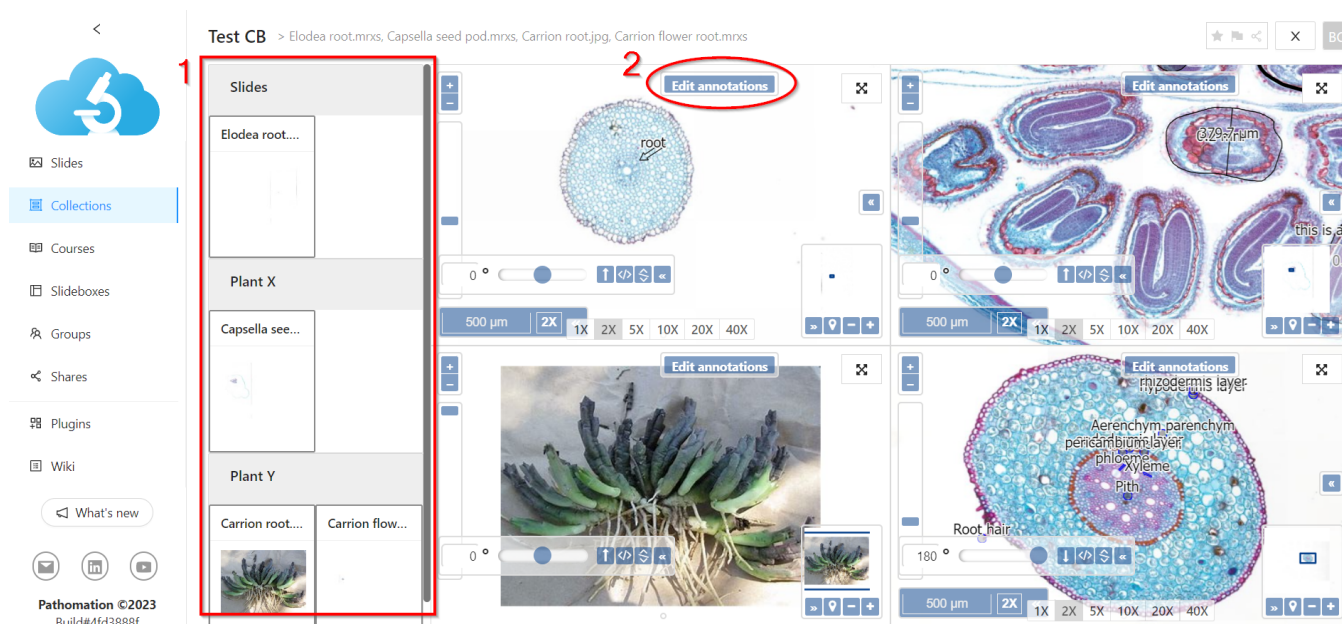

# Annotations in collections

You can also edit a slide's annotations by clicking the "Edit annotations" button (2). These annotations will only be visible in the collection.

Collection specific annotations can be downloaded for use in alternate software. Start in edit and then select download annotations.