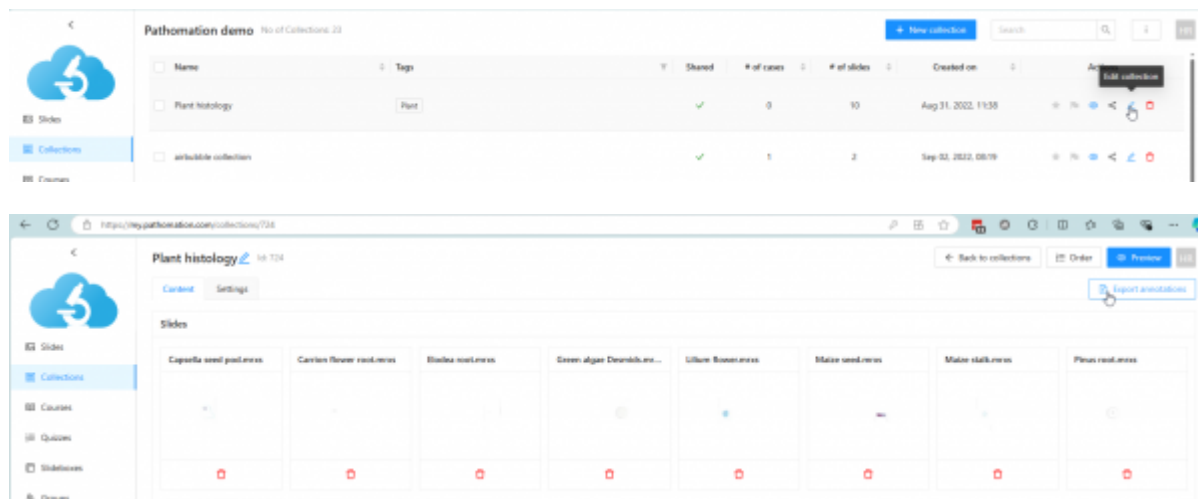

# Annotations in collections

You can also edit a slide's annotations by clicking the "Edit annotations" button (2). These annotations will only be visible in the collection.

Collection specific annotations can be downloaded for use in alternate software. Start in edit and then select download annotations.