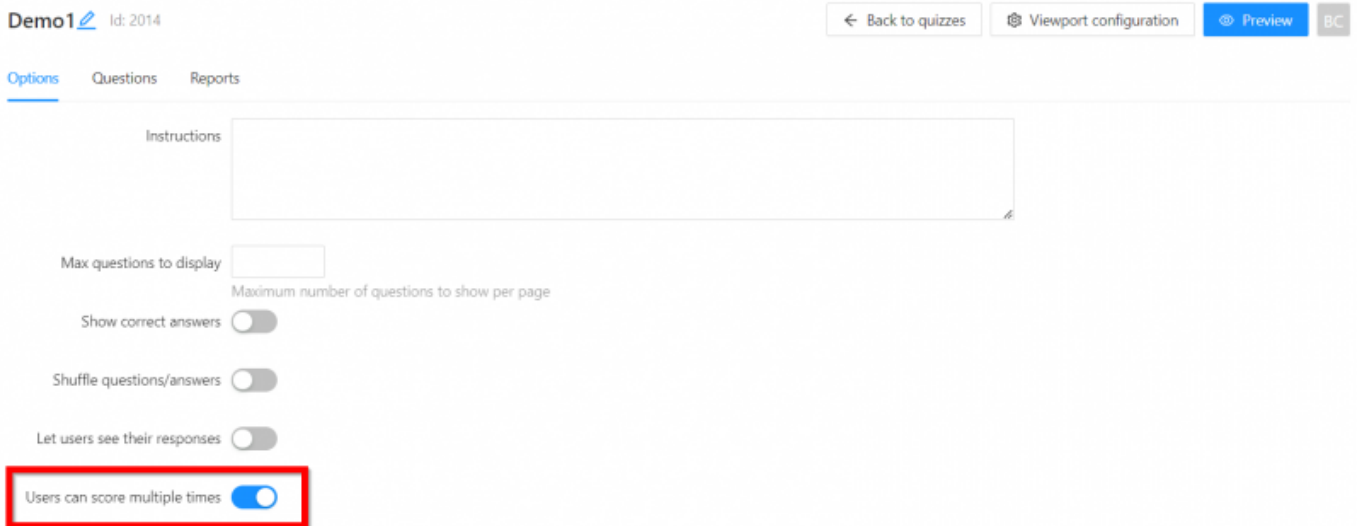

Retakeable Quizzes

For practice exams it is important for your users to be able to retake the quiz.

Setting a quiz to be retakeable is easy - simply go to the edit page of a quiz and check the 'Users can score multiple times' option.

Users will then see the dialog below, or be asked if they'd like to score again when viewing their previous results. Please note, only the score from a user's most recent attempt will be saved.

From:
<https://docs.pathomation.com/my/> - **My Pathomation**