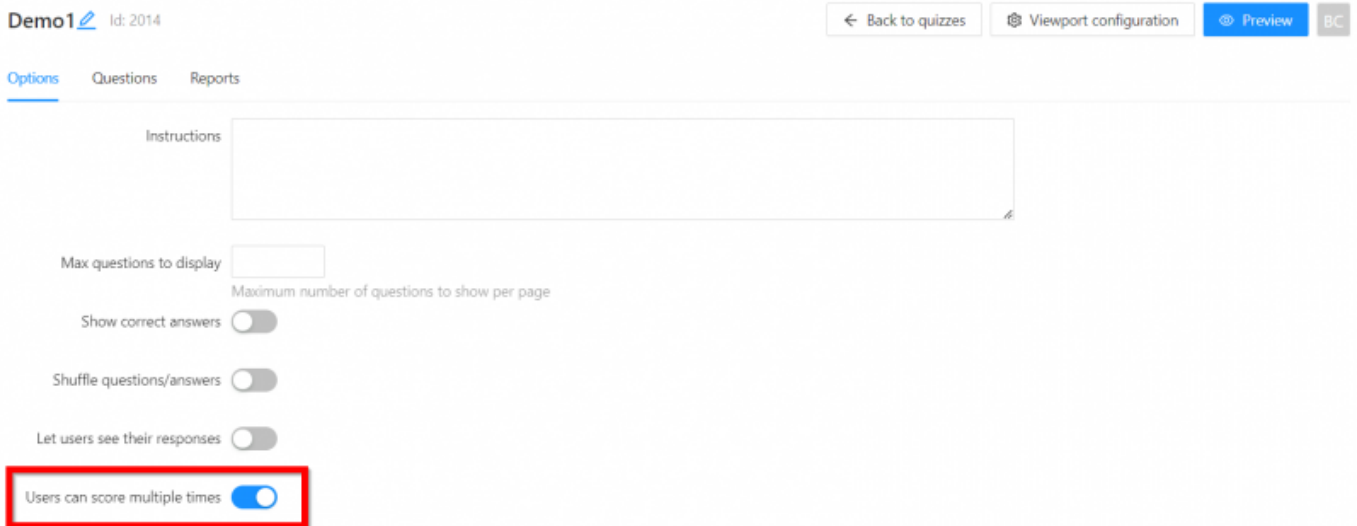

Retakeable Quizzes

For practice exams it is important for your users to be able to retake the quiz.

Setting a quiz to be retakeable is easy - simply go to the edit page of a quiz and check the 'Users can score multiple times' option.

Users will then see the dialog below, or be asked if they'd like to score again when viewing their previous results. Please note, only the score from a user's most recent attempt will be saved.

From:
<https://docs.pathomation.com/my/> - **My Pathomation**