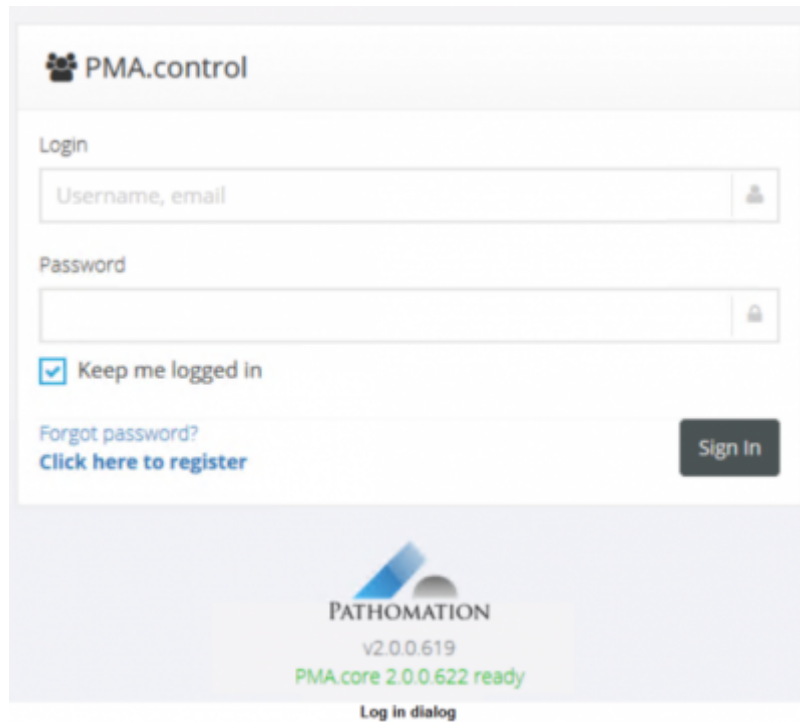

Accessing the system

In order to access PMA.control, you must log in using your credentials.

PMA.control is a web application designed to operate efficiently using modern web browsers. It is fully functional whether accessed from a desktop workstation or a touch enabled tablet. Devices with smaller screen size, such as smartphones, are compatible but not recommended, due to the limited available screen real estate.

From:
<https://docs.pathomation.com/pathotrainer/> - **Pathotrainer**

Permanent link:
https://docs.pathomation.com/pathotrainer/doku.php?id=accessing_the_system&rev=1597756760

Last update: **2020/08/18 16:19**