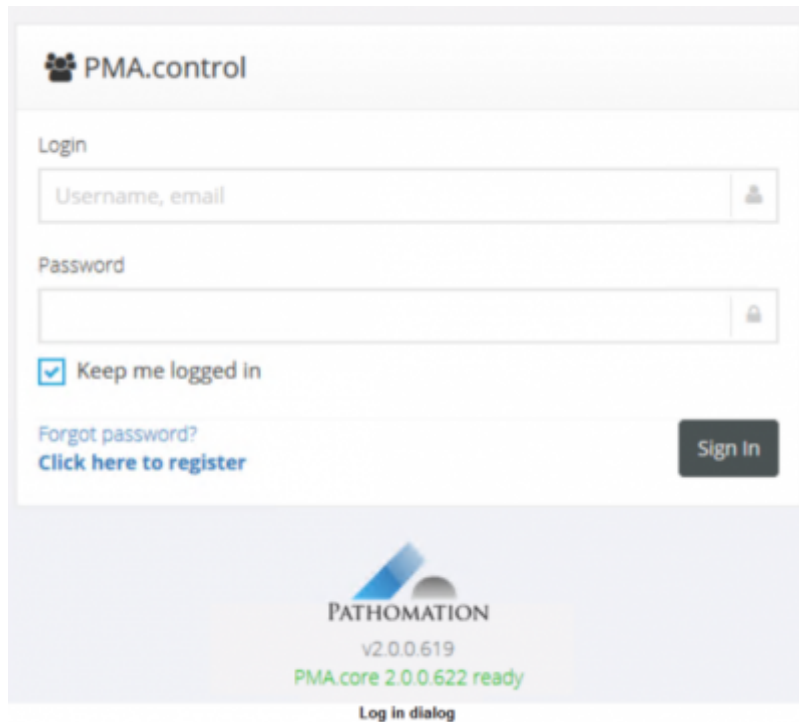

Accessing the system

In order to access PMA.control, you must log in using your credentials.

PMA.control is a web application designed to operate efficiently using modern web browsers. It is fully functional whether accessed from a desktop workstation or a touch enabled tablet. Devices with smaller screen size, such as smartphones, are compatible but not recommended, due to the limited available screen real estate.

From: <https://docs.pathomation.com/pathotrainer/> - **Pathotrainer**

Permanent link: https://docs.pathomation.com/pathotrainer/doku.php?id=accessing_the_system&rev=1601048272

Last update: **2020/09/25 18:37**