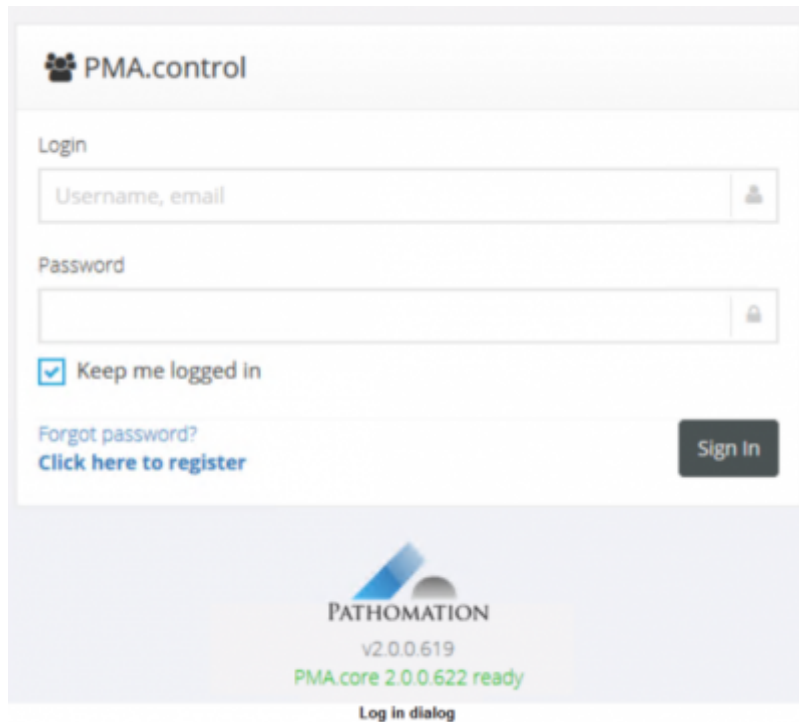

# Accessing the system

In order to access PMA.control, you must log in using your credentials.

PMA.control is a web application designed to operate efficiently using modern web browsers. It is fully functional whether accessed from a desktop workstation or a touch enabled tablet. Devices with smaller screen size, such as smartphones, are compatible but not recommended, due to the limited available screen real estate.

From: <https://docs.pathomation.com/pathotrainer/> - **Pathotrainer**

Permanent link: [https://docs.pathomation.com/pathotrainer/doku.php?id=accessing\\_the\\_system&rev=1601048272](https://docs.pathomation.com/pathotrainer/doku.php?id=accessing_the_system&rev=1601048272)