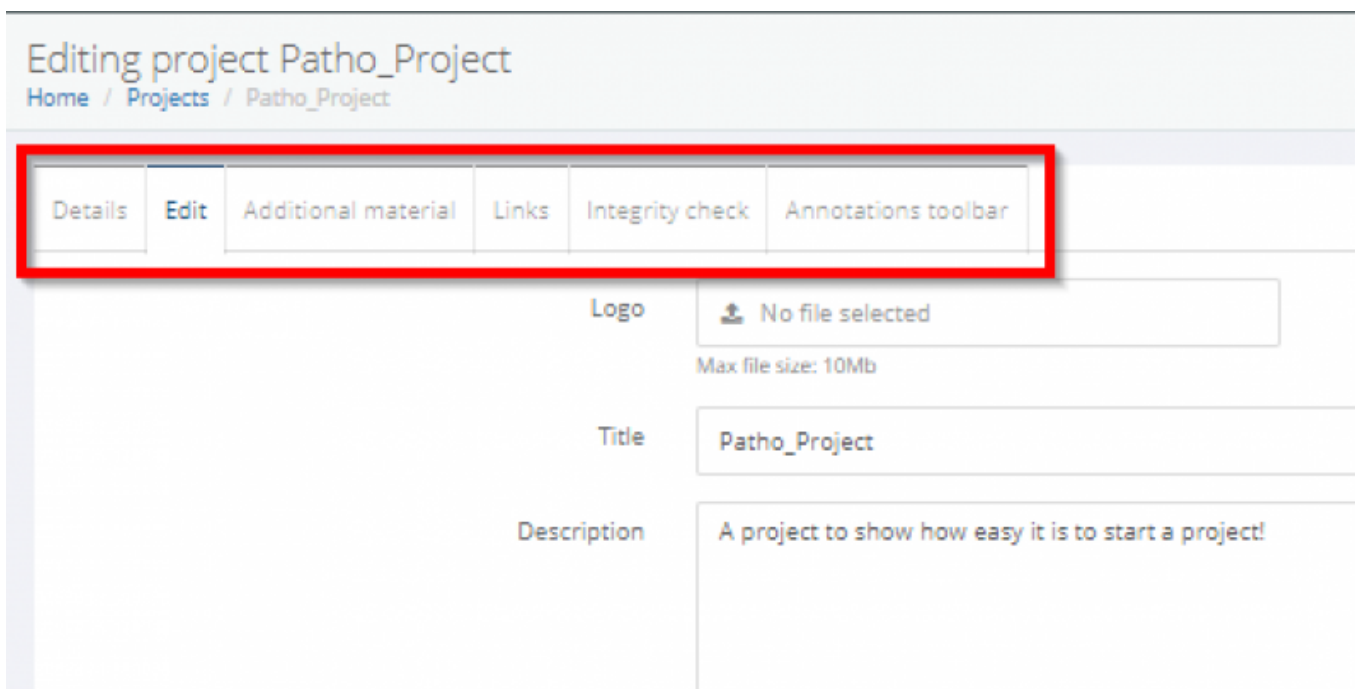

Edit A Project

After hitting "Create" in the [Create a Project](#) menu, or navigating to an existing project by clicking on a project's name (1) or clicking "Edit" from the dropdown menu, you will be taken to the editing page.

Here you have access to several tabs which allow you to:

- 1. Ordered List Item see an overview of the project Details
- 2. Edit the project options chosen during [Create a project](#)
- 3. Add additional material
- 4. Add links
- 5. Perform [integrity checks](#)
- 6. Create custom annotations