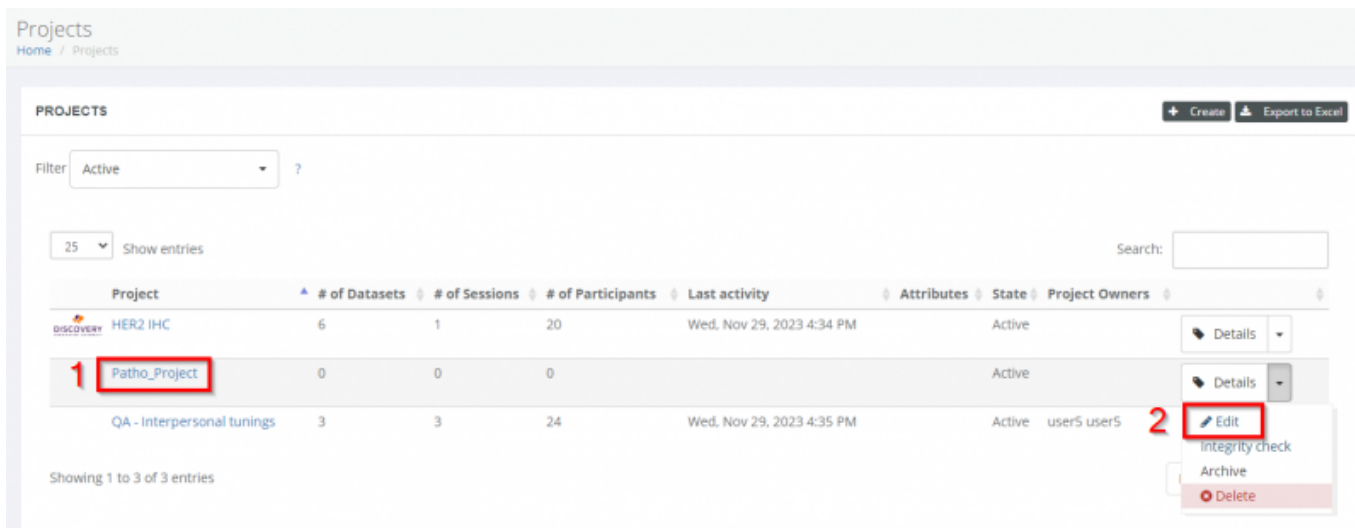

Edit A Project

After hitting "Create" in the [Create a Project](#) menu, or navigating to an existing project by clicking on a project's name (1) or clicking "Edit" from the dropdown menu, you will be taken to the editing page.

Here you have access to several tabs which allow you to:

- 1. Ordered List Item see an overview of the project Details
- 2. Edit the project options chosen during [Create a project](#)
- 3. Add additional material
- 4. Add links
- 5. Perform [integrity checks](#)
- 6. Create custom annotations