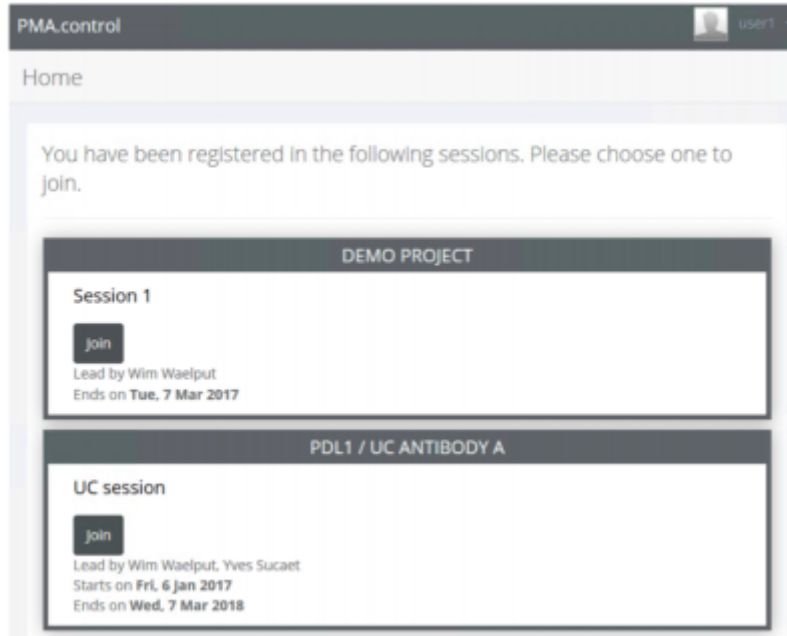

Home page

Upon successful log in, a list of sessions in which you have been registered as a participant by the project owners or administrators of the platform, is presented. In this page you can select any of the available sessions to join. If you are registered to only one session, the system will automatically redirect you to the particular session's main page.