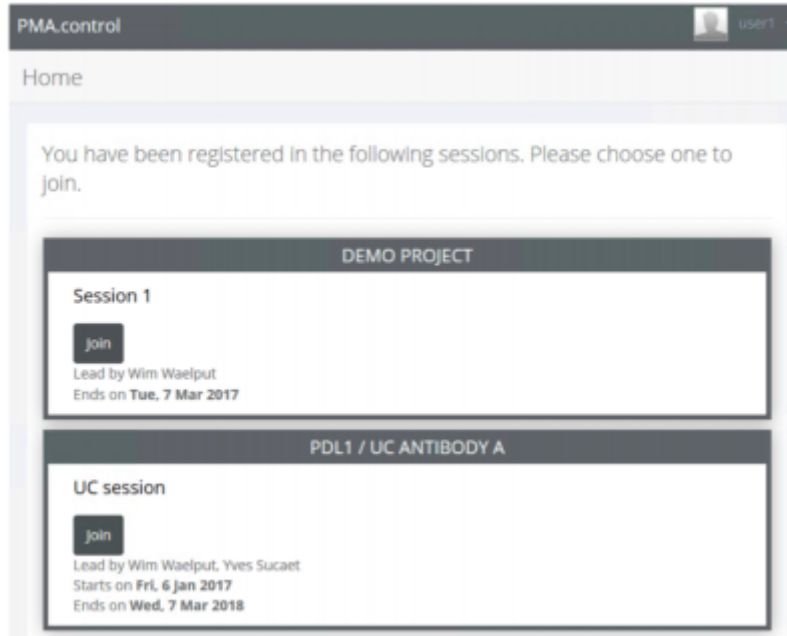

## Home page

Upon successful log in, a list of sessions in which you have been registered as a participant by the project owners or administrators of the platform, is presented. In this page you can select any of the available sessions to join. If you are registered to only one session, the system will automatically redirect you to the particular session's main page.