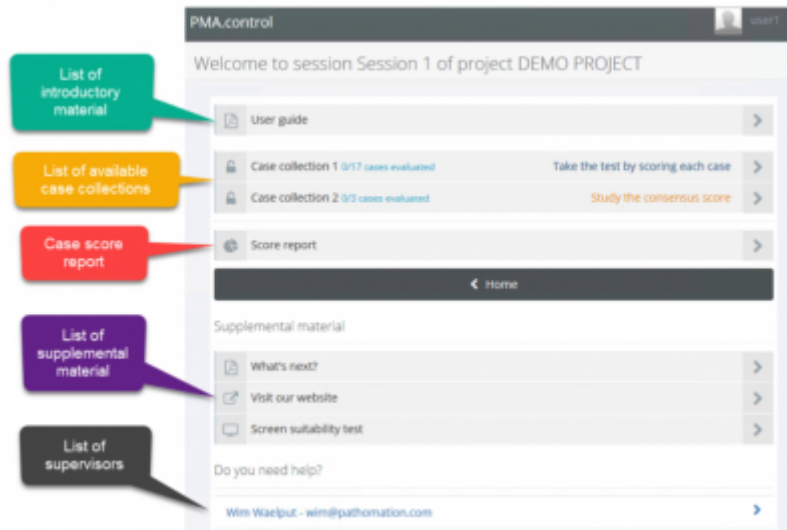

## Session main page

Once you join a session, the system takes you to the main page of it. Here you can access the available case collections as well as supplemental material related to the session. The exact layout of a session may vary depending on the configuration. A typical setup is illustrated below.