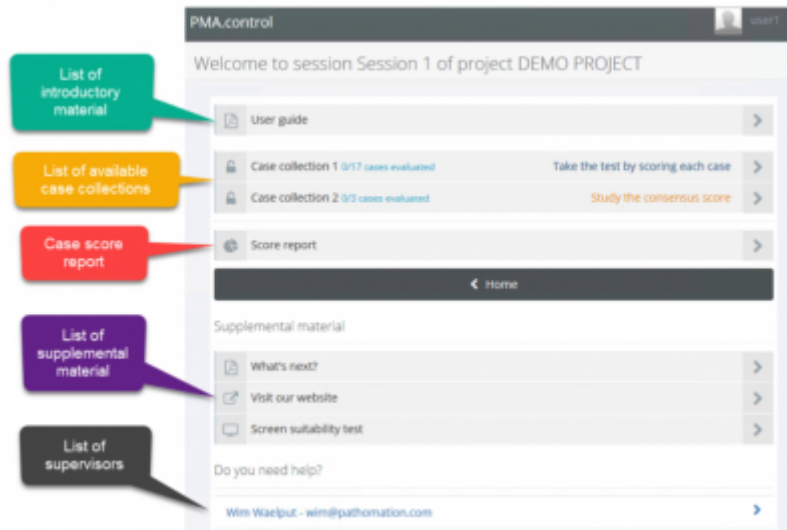

Session main page

Once you join a session, the system takes you to the main page of it. Here you can access the available case collections as well as supplemental material related to the session. The exact layout of a session may vary depending on the configuration. A typical setup is illustrated below.