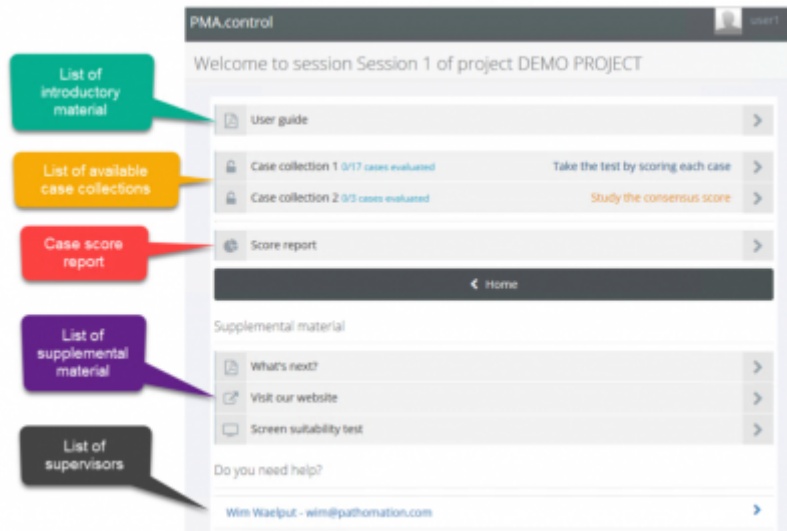

Session main page

Once you join a session, the system takes you to the main page of it. Here you can access the available case collections as well as supplemental material related to the session. The exact layout of a session may vary depending on the configuration. A typical setup is illustrated below.