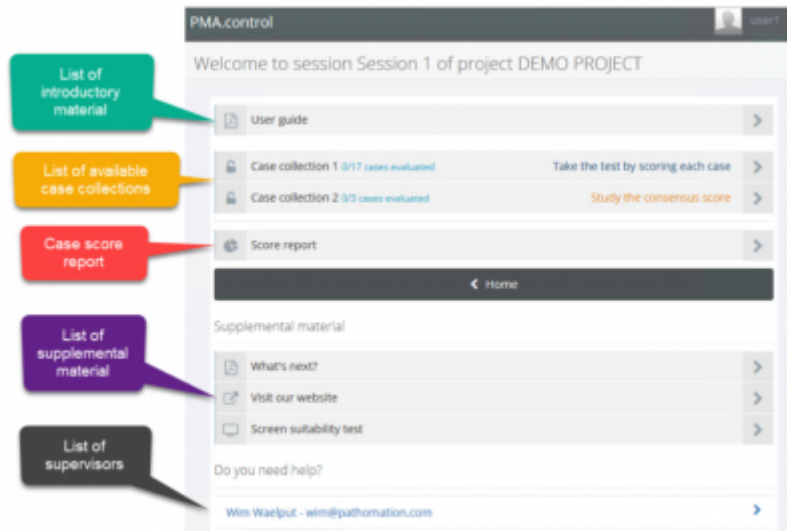

# Session main page

Once you join a session, the system takes you to the main page of it. Here you can access the available case collections as well as supplemental material related to the session. The exact layout of a session may vary depending on the configuration. A typical setup is illustrated below.