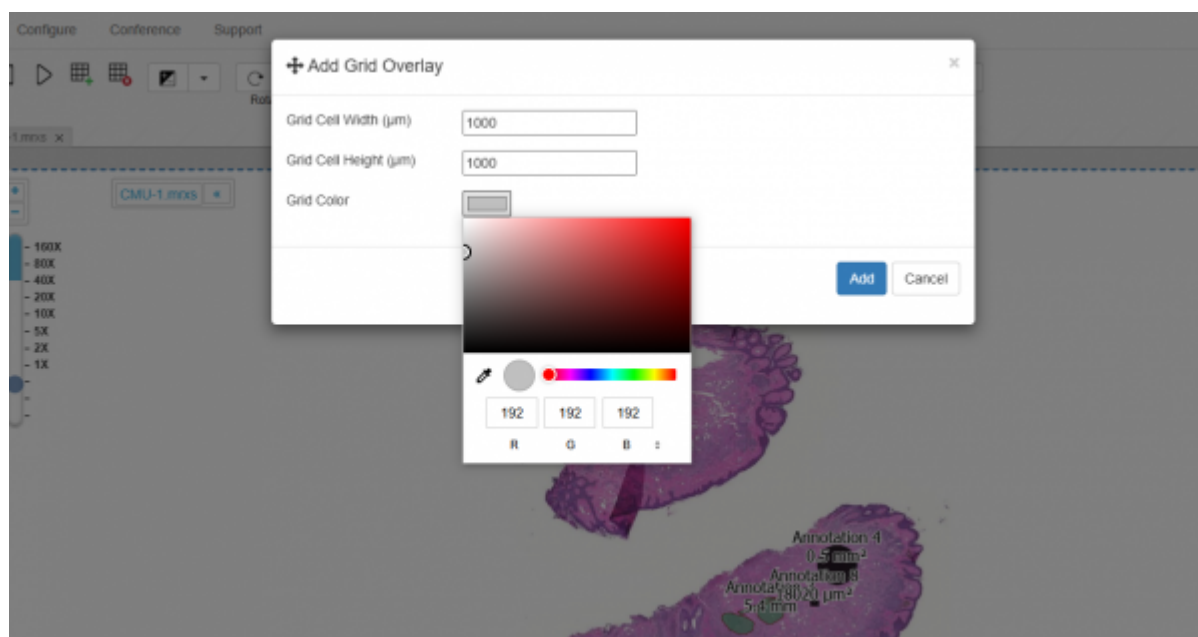

## Synchronize Tool

The Synchronize tool contains tools for turning on synchronized viewing and some grid management tools.

## Synchronized viewing

Turning on the Sync icon when you have 2 or more cells open in your grid will trigger synchronized viewing, you can see a quick video of this below:

## Grid Overlay Tools

Grid overlay tool allows user to add overlay to the opened slide. It can be of different sizes and colors. There are icons for both adding or removing overlay.