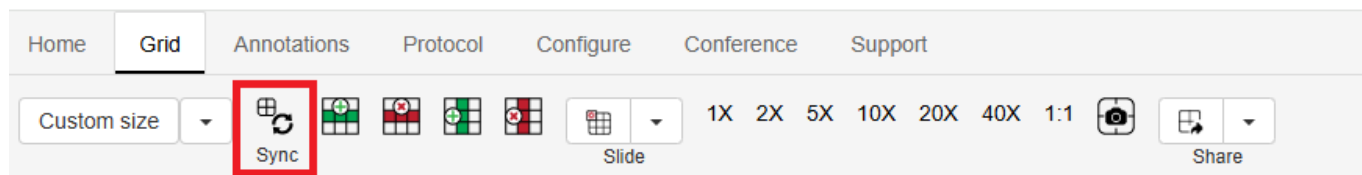

Other Tools

Home tab also consists of independent icons like, Synx, grid overlays, toggle colors or search panel tools.

Synchronize Tool

The Synchronize tool contains tools for turning on synchronized viewing and some grid management tools.