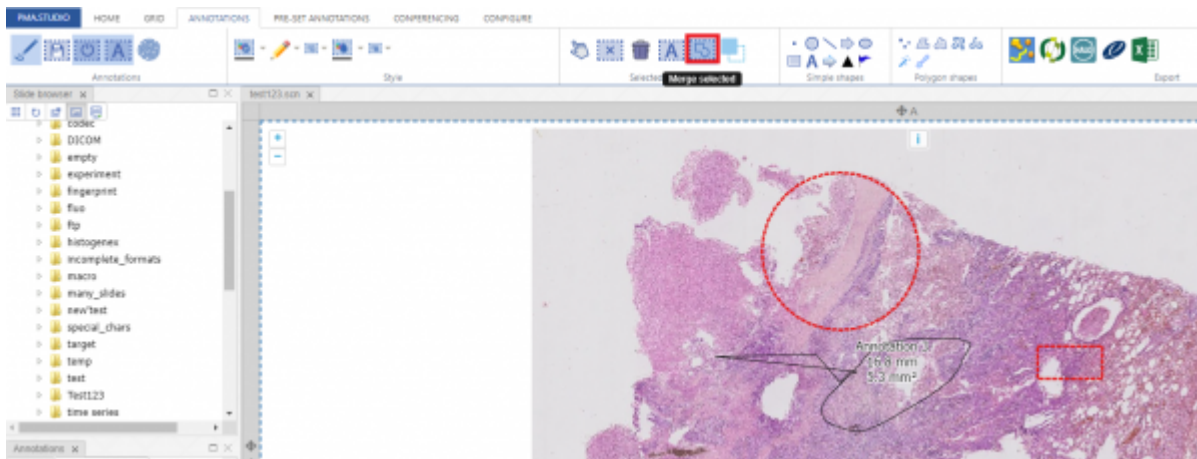

## Edit text

“Edit” button allows you to edit an existing annotation. Once you select an annotation from annotation tray panel you see a popup window that allows you to change caption and classification of annotation. Once you modify the content and press “OK” annotation gets updated.

## Merge

Merge selected annotation button allows you to merge two annotations together. Right now PMA.Studio allows merging of “Line” and “Freehand” annotation types. To merge annotations you first select the two annotations using shift key and the press “merge selected” button and both annotations will be merged.