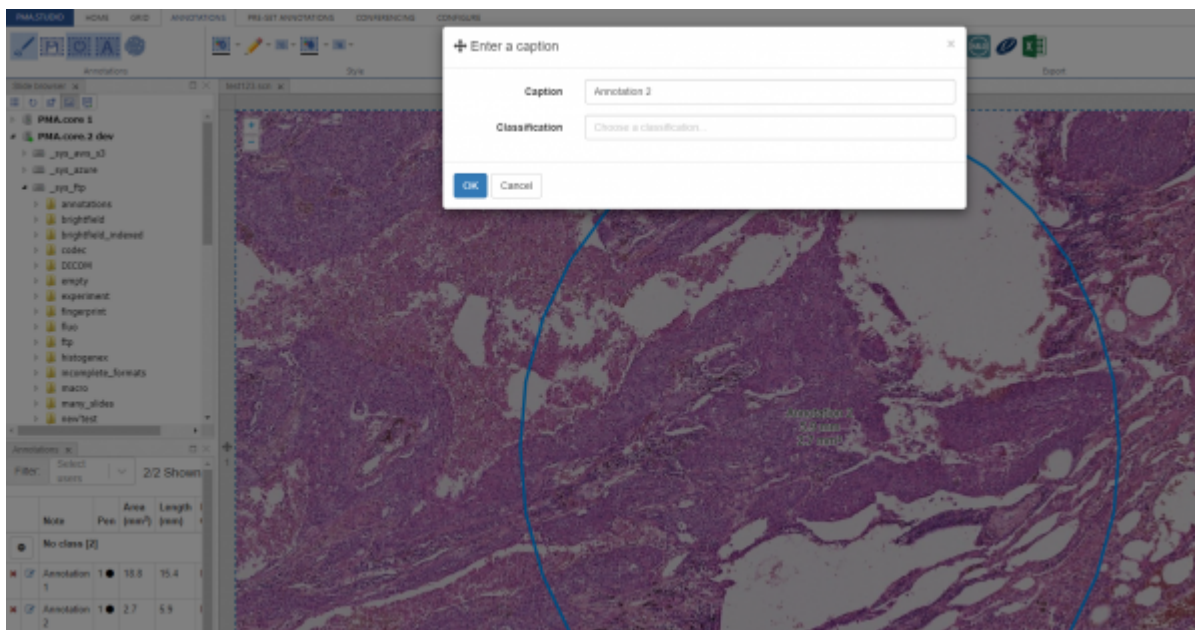

Merge

Merge selected annotation button allows you to merge two annotations together. Right now PMA.Studio allows merging of “Line” and “Freehand” annotation types. To merge annotations you first select the two annotations using shift key and the press “merge selected” button and both annotations will be merged.