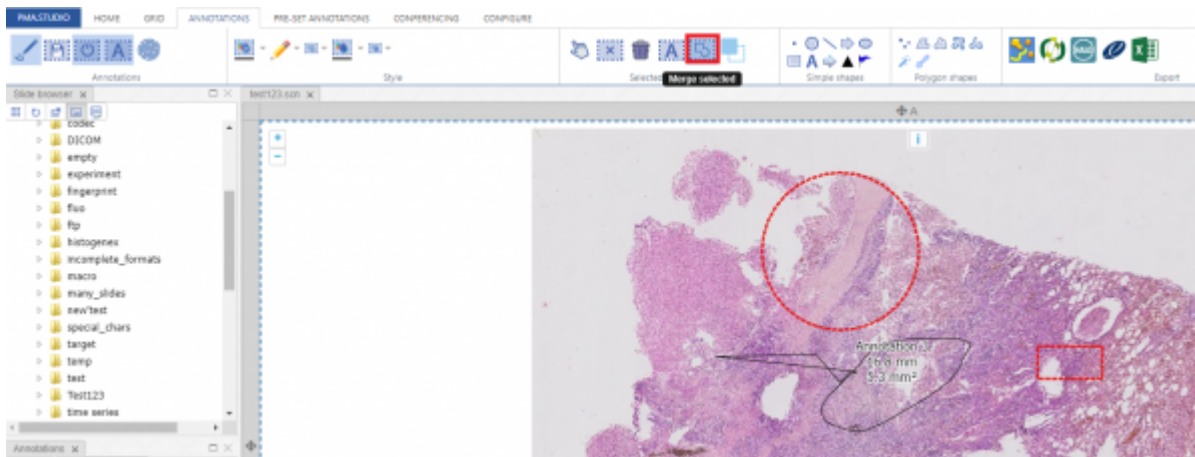

## Edit text

“Edit” button allows you to edit an existing annotation. Once you select an annotation from annotation tray panel you see a popup window that allows you to change caption and classification of annotation. Once you modify the content and press “OK” annotation gets updated.

## Merge

Merge selected annotation button allows you to merge two annotations together. Right now PMA.Studio allows merging of “Line” and “Freehand” annotation types. To merge annotations you first select the two annotations using shift key and the press “merge selected” button and both annotations will be merged.