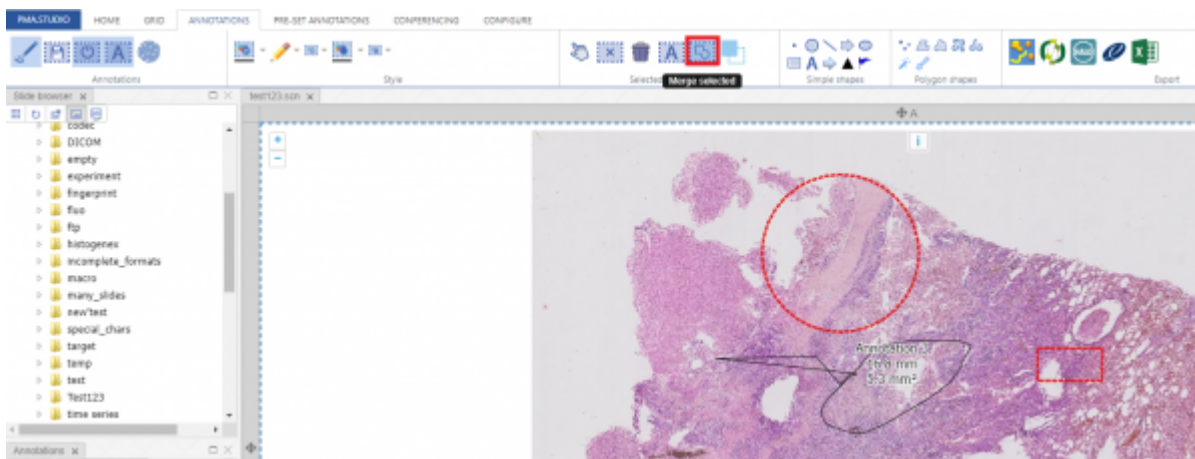

## Edit text

“Edit” button allows you to edit an existing annotation. Once you select an annotation from annotation tray panel you see a popup window that allows you to change caption and classification of annotation. Once you modify the content and press “OK” annotation gets updated.

## Merge

Merge selected annotation button allows you to merge two annotations together. Right now PMA.Studio allows merging of “Line” and “Freehand” annotation types. To merge annotations you first select the two annotations using shift key and the press “merge selected” button and both annotations will be merged.