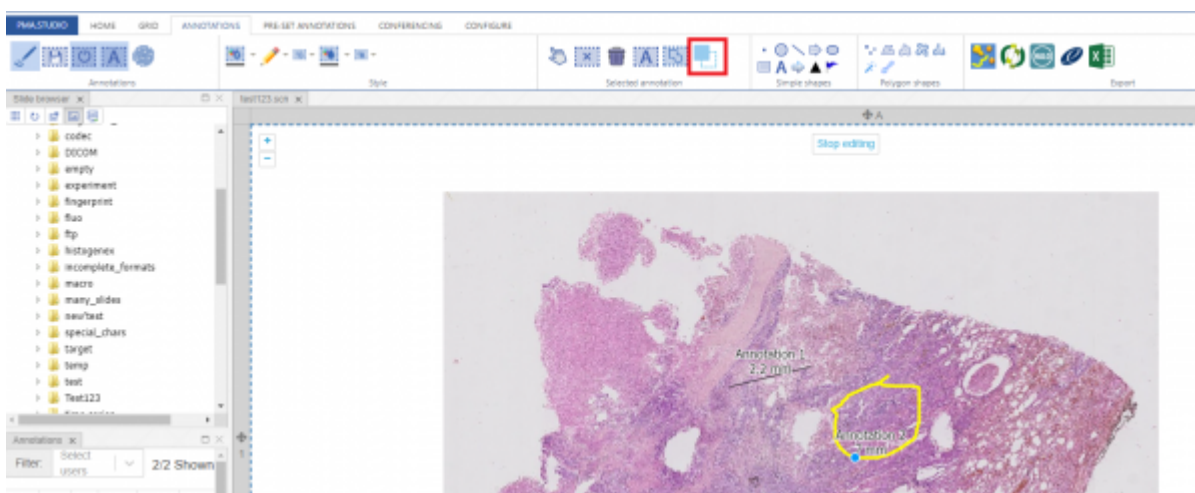

Modify

The “Modify” button allows the user to modify an existing annotation. To modify an annotation, you need to select the annotation and then press the “modify” button. Once you are done with the modification, you can save the annotation.