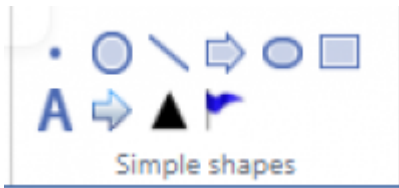

Simple shapes

Below are the set of simple shapes that can be added to a annotation.

- Point
- Circle
- Line
- Arrow
- Ellipse
- Rectangle
- Text
- Landmark 1
- Landmark 2
- Landmark 3

From:

<https://docs.pathomation.com/pimsls/3.1.0/> - PIMS LS 3.1.0