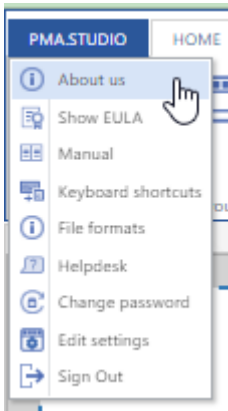

Context menu

The product indication label in the top-left corner of the PMA.studio and PMA.vue user interface serves as a drop-down menu.

The items in the menu are the same for PMA.studio and PMA.vue.

About us

Show EULA

Manual

Keyboard shortcuts

File formats

Helpdesk

Change password

Edit settings

Sign out