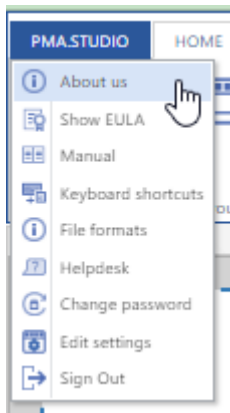

Context menu

The product indication label in the top-left corner of the PMA.studio and PMA.vue user interface serves as a drop-down menu.

The items in the menu are the same for PMA.studio and PMA.vue.

About us