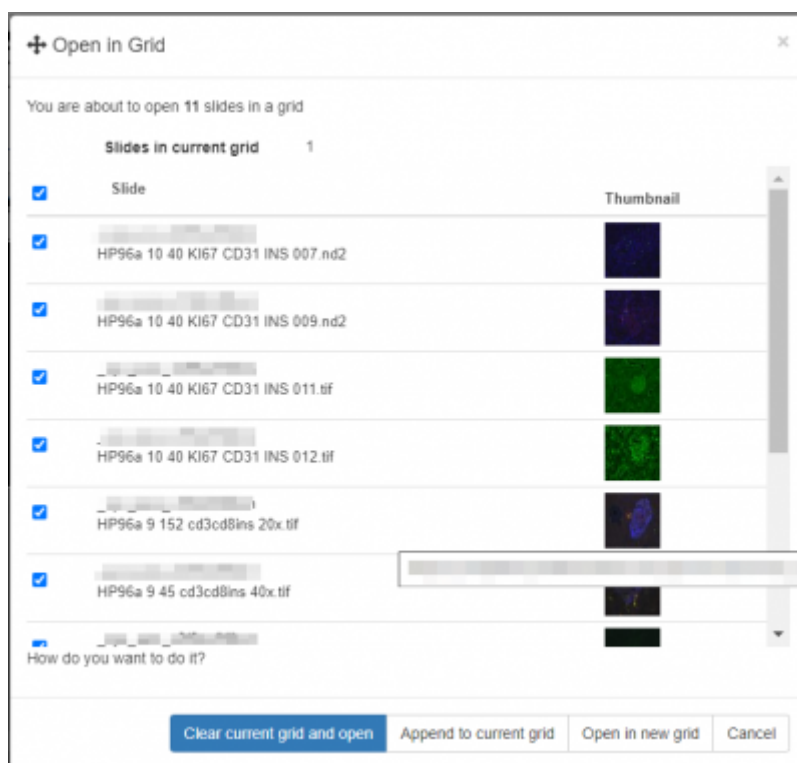

Folder tools group

The Folder Tools group in the Home tab contains controls for searching & navigating folders

The icons, from left to right

Top Row

- 1 Search icon - [read more about searching here](#)
- 2 Open current folder in grid - opens the menu below:

Here you can choose images from the currently highlighted folder in the slide browser to open into your current grid, or make a new grid.

- 3 Previous folder - selects and opens the previous folder
- 4 Next folder - selects and opens the previous folder