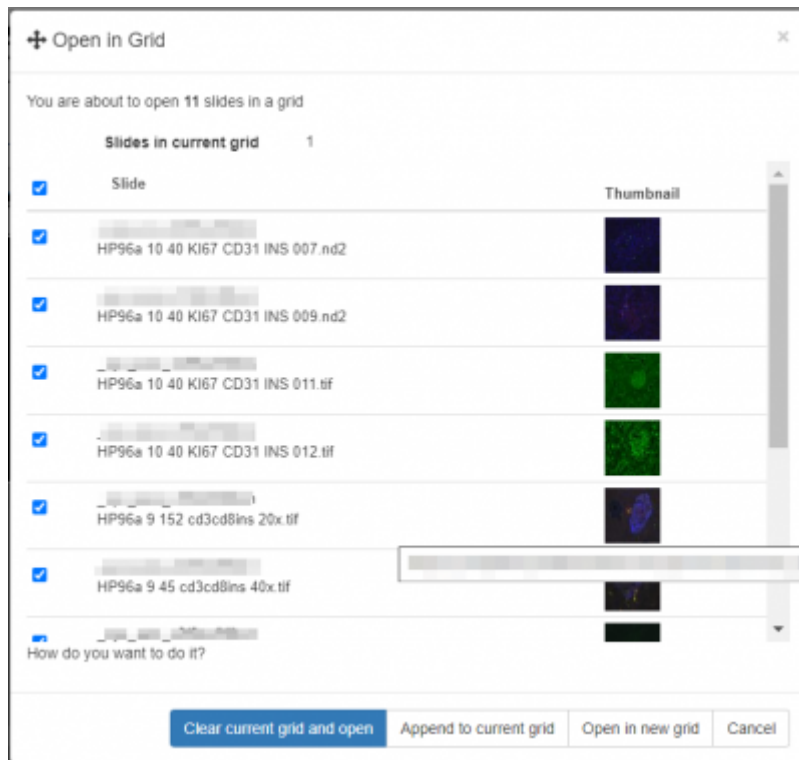

Folder tools group

The Folder Tools group in the Home tab contains controls for searching & navigating folders

The icons, from left to right

Top Row

- 1 Search icon - [read more about searching here](#)
- 2 Open current folder in grid - opens the menu below:

Here you can choose images from the currently highlighted folder in the slide browser to open into your current grid, or make a new grid.

- 3 Previous folder - selects and opens the previous folder
- 4 Next folder - selects and opens the previous folder