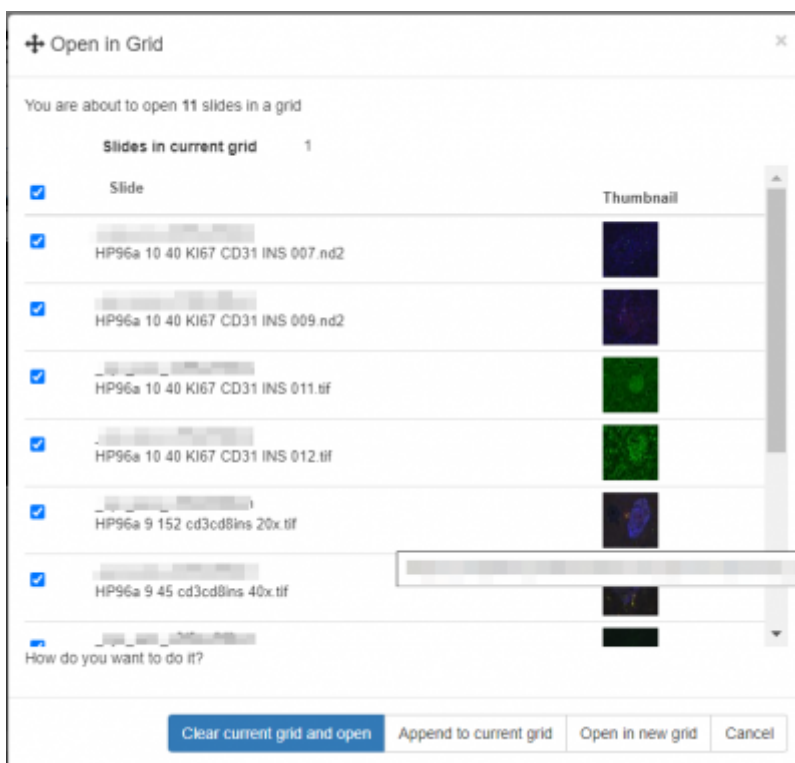

Folder tools group

The Folder Tools group in the Home tab contains controls for searching & navigating folders

The icons, from left to right

Top Row

- 1. - Search icon - [read more about searching here](#)
- 2. - Open current folder in grid - opens the menu below:

Here you can choose images from the currently highlighted folder in the slide browser to open into your current grid, or make a new grid.

- 3. - Previous folder - selects and opens the previous folder
- 4. - Next folder - selects and opens the next folder
- 5. - Previous file - opens previous image in folder
- 6. - Next file - opens next image in folder