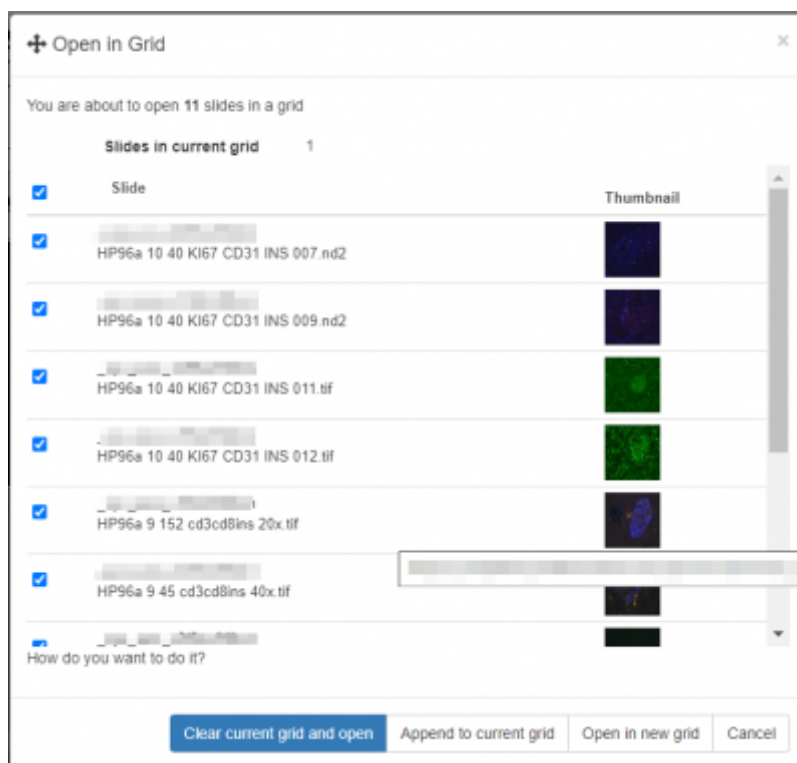

# Folder tools group

The Folder Tools group in the Home tab contains controls for searching & navigating folders

The icons, from left to right

## Top Row

1. - Search icon - [read more about searching here](#)
2. - Open current folder in grid - opens the menu below:

Here you can choose images from the currently highlighted folder in the slide browser to open into your current grid, or make a new grid.