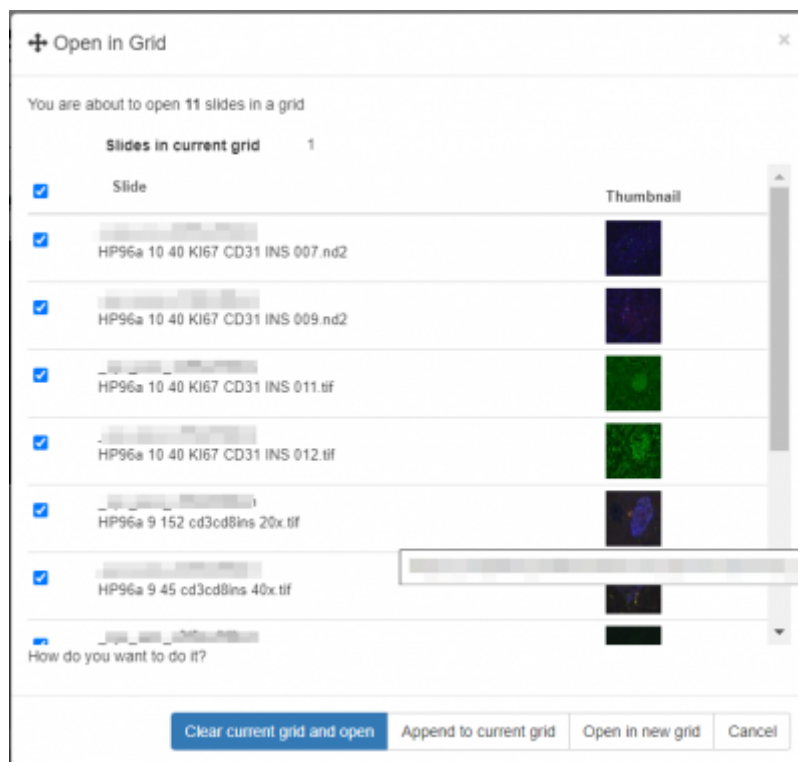

Folder tools group

The Folder Tools group in the Home tab contains controls for searching & navigating folders

The icons, from left to right

Top Row

1. - Search icon - [read more about searching here](#)
2. - Open current folder in grid - opens the menu below:

Here you can choose images from the currently highlighted folder in the slide browser to open into your current grid, or make a new grid.

3. - Previous folder - selects and opens the previous folder
4. - Next folder - selects and opens the next folder
5. - Previous file - opens previous image in folder
6. - Next file - opens next image in folder