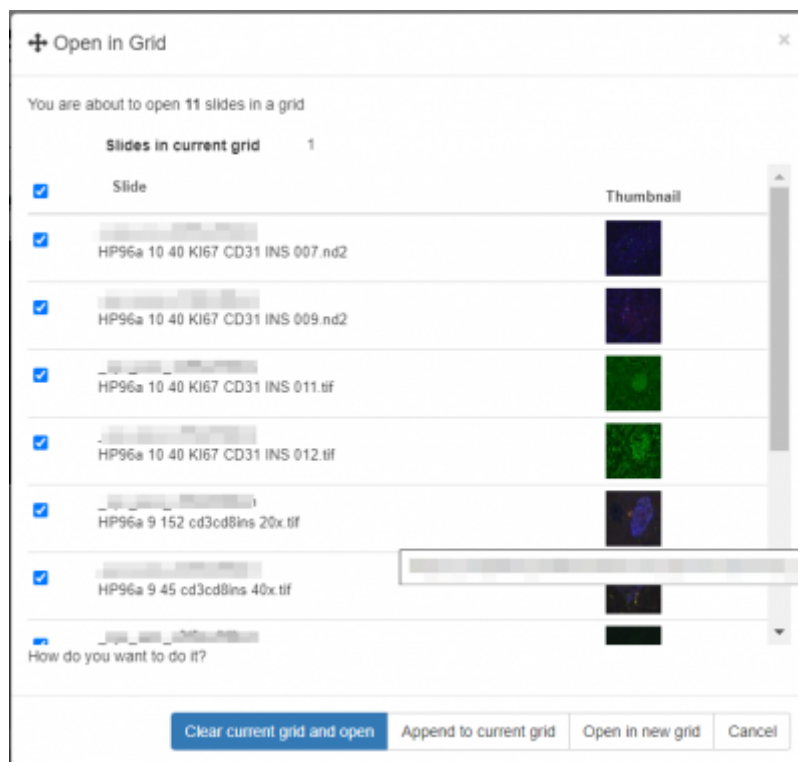

Folder tools group

The Folder Tools group in the Home tab contains controls for searching & navigating folders

The icons, from left to right

Top Row

- 1. - Search icon - [read more about searching here](#)
- 2. - Open current folder in grid - opens the menu below:

Here you can choose images from the currently highlighted folder in the slide browser to open into your current grid, or make a new grid.

- 3. - Previous folder - selects and opens the previous folder
- 4. - Next folder - selects and opens the next folder
- 5. - Previous file - opens previous image in folder
- 6. - Next file - opens next image in folder