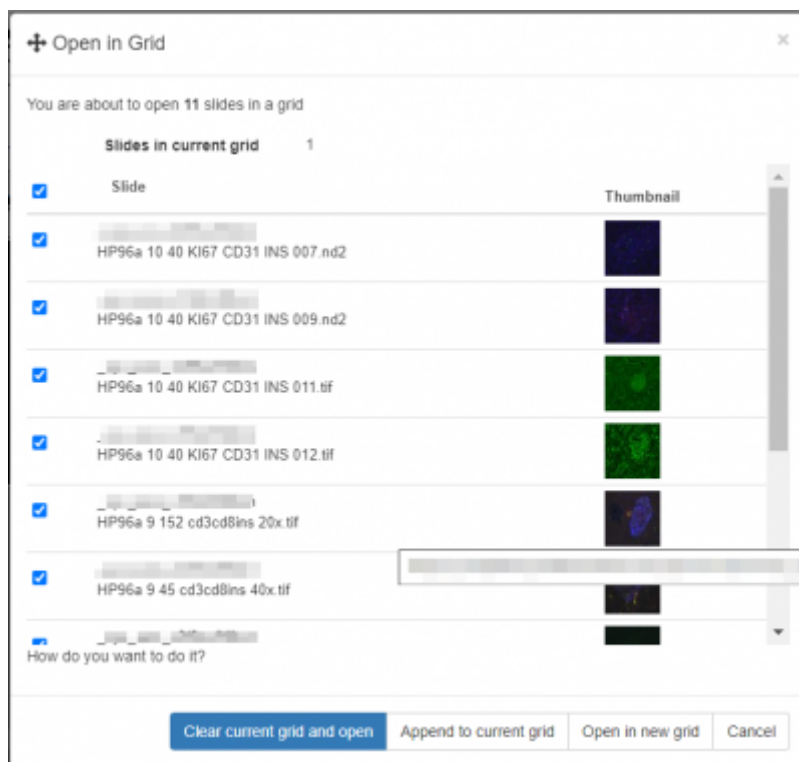

Home: Folder tools group

The Folder Tools group in the Home tab contains controls for searching & navigating folders

The icons, from left to right

Top Row

- 1. - Search icon - [read more about searching here](#)
- 2. - Open current folder in grid - opens the menu below:

Here you can choose images from the currently highlighted folder in the slide browser to open into your current grid, or make a new grid.

- 3. - Previous folder - selects and opens the previous folder
- 4. - Next folder - selects and opens the next folder
- 5. - Previous file - opens previous image in folder
- 6. - Next file - opens next image in folder