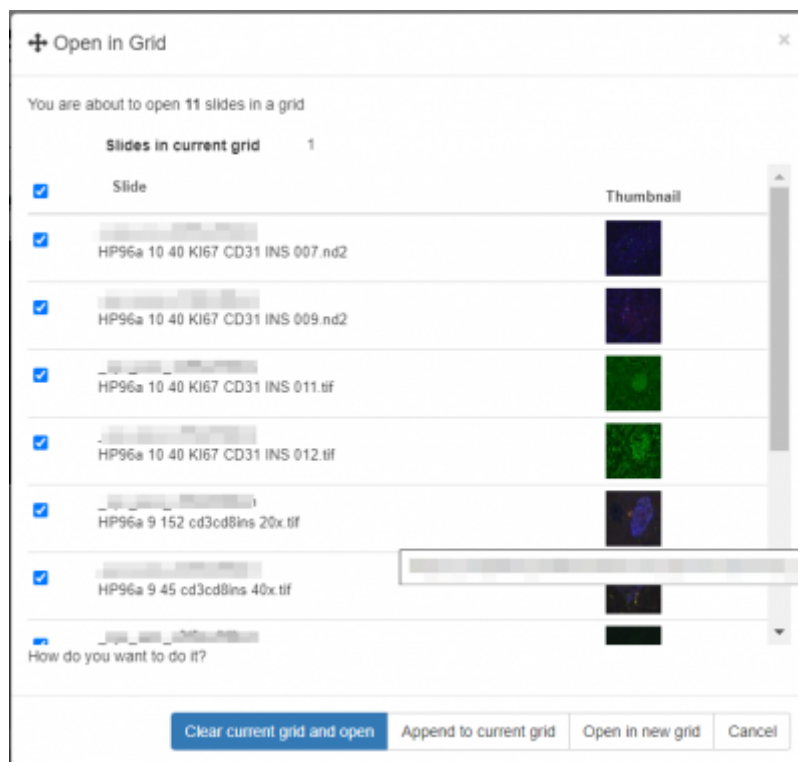

Home: Folder tools group

The Folder Tools group in the Home tab contains controls for searching & navigating folders

The icons, from left to right

Top Row

- 1. - Search icon - [read more about searching here](#)
- 2. - Open current folder in grid - opens the menu below:

Here you can choose images from the currently highlighted folder in the slide browser to open into your current grid, or make a new grid.

- 3. - Previous folder - selects and opens the previous folder
- 4. - Next folder - selects and opens the next folder
- 5. - Previous file - opens previous image in folder
- 6. - Next file - opens next image in folder