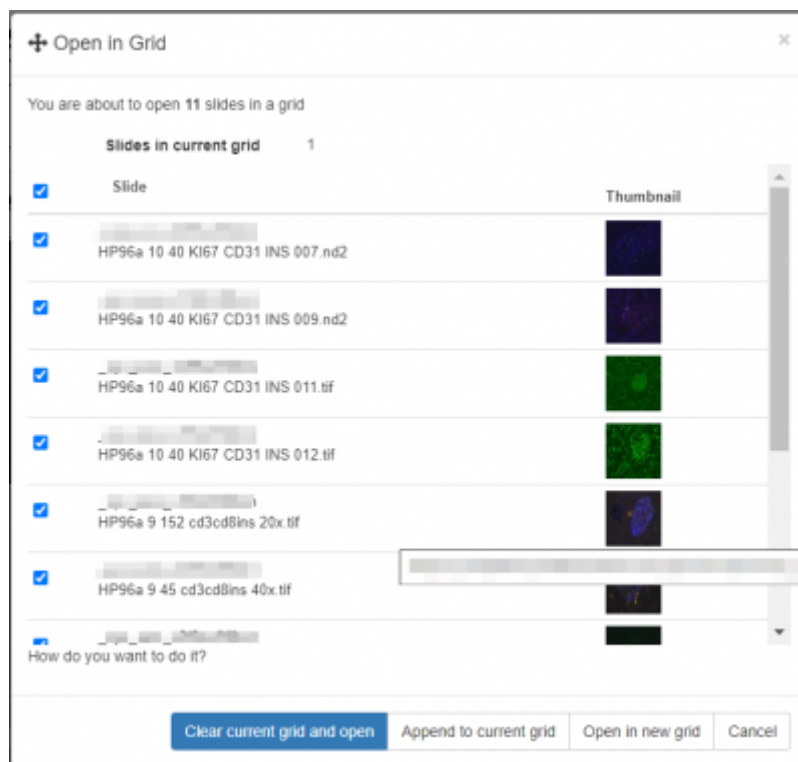

Home: Folder Tools Group

The Folder Tools group in the Home tab contains controls for searching & navigating folders

The icons, from left to right

Top Row

- 1. - Search icon - [read more about searching here](#)
- 2. - Open current folder in grid - opens the menu below:

Here you can choose images from the currently highlighted folder in the slide browser to open into your current grid, or make a new grid.

- 3. - Previous folder - selects and opens the previous folder
- 4. - Next folder - selects and opens the next folder
- 5. - Previous file - opens previous image in folder
- 6. - Next file - opens next image in folder