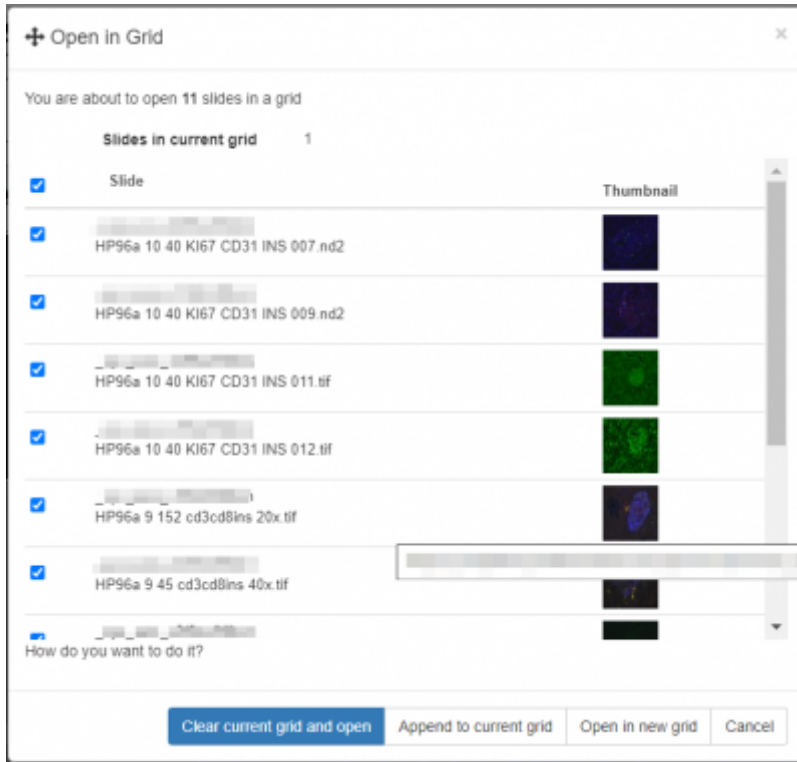

## Home: Folder Tools

The Folder Tools group in the Home tab contains controls for searching & navigating folders

The icons, from left to right

### Top Row

1. - Search icon - [read more about searching here](#)
2. - Open current folder in grid - opens the menu below:

Here you can choose images from the currently highlighted folder in the slide browser to open into your current grid, or make a new grid.