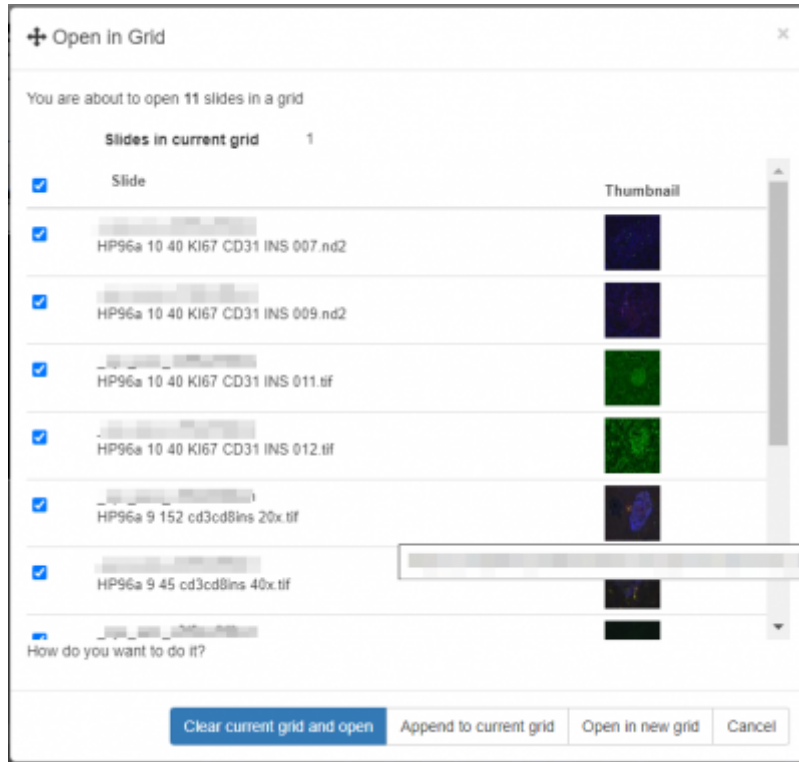

## Home: Folder Tools

The Folder Tools group in the Home tab contains controls for searching & navigating folders

The icons, from left to right

### Top Row

1. - Search icon - [read more about searching here](#)
2. - Open current folder in grid - opens the menu below:

Here you can choose images from the currently highlighted folder in the slide browser to open into your current grid, or make a new grid.