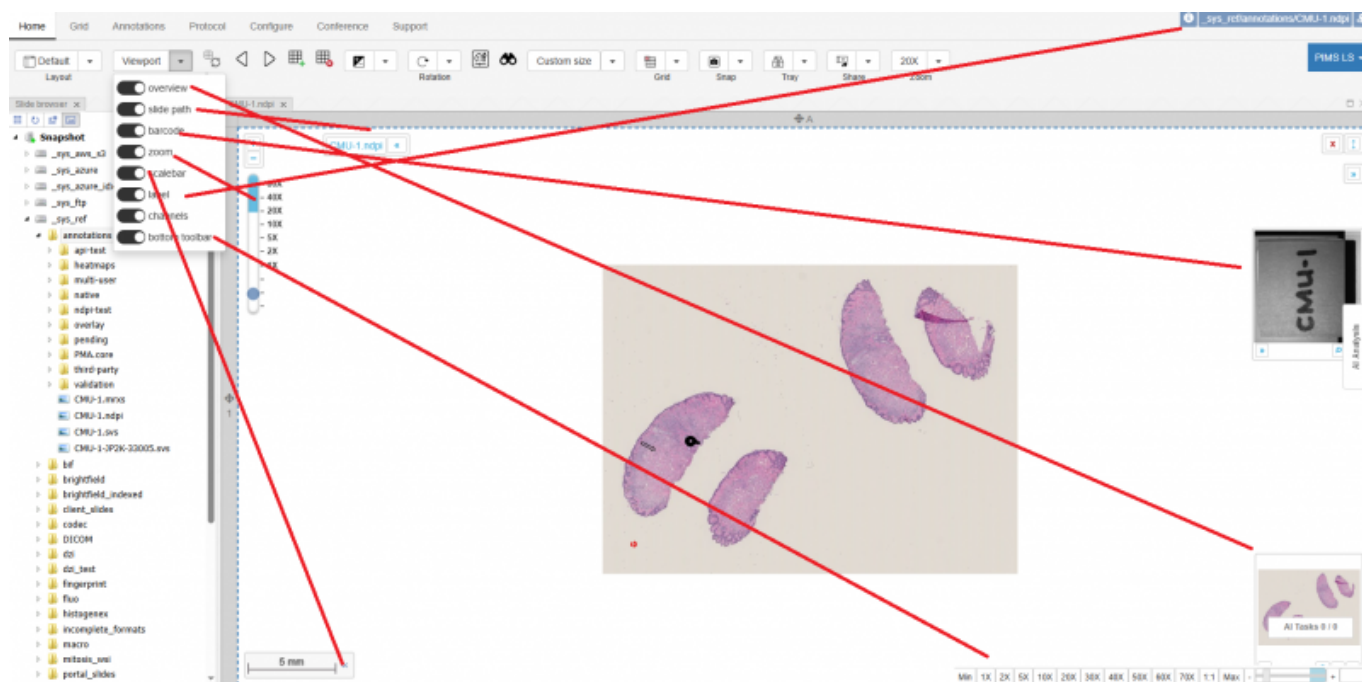

Home: Viewport Tool Group

The Viewport dropdown contains different toggle buttons for the viewport

From:
<https://docs.pathomation.com/pimsls/3.1.0/> - PIMS LS 3.1.0

Permanent link:
https://docs.pathomation.com/pimsls/3.1.0/doku.php?id=home_viewport&rev=1746897194