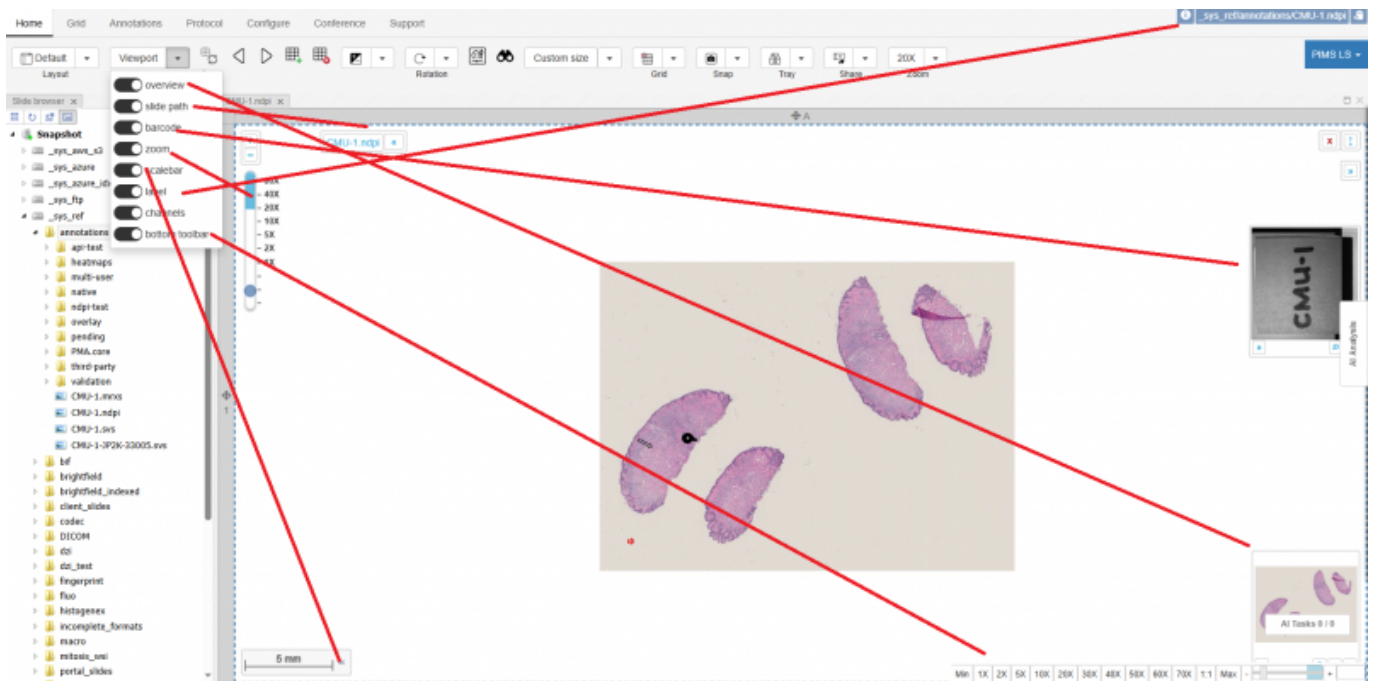

Home: Viewport Tool Group

The Viewport dropdown contains different toggle buttons for the viewport

From:
<https://docs.pathomation.com/pimsls/3.1.0/> - PIMS LS 3.1.0

Permanent link:
https://docs.pathomation.com/pimsls/3.1.0/doku.php?id=home_viewport&rev=1746897194