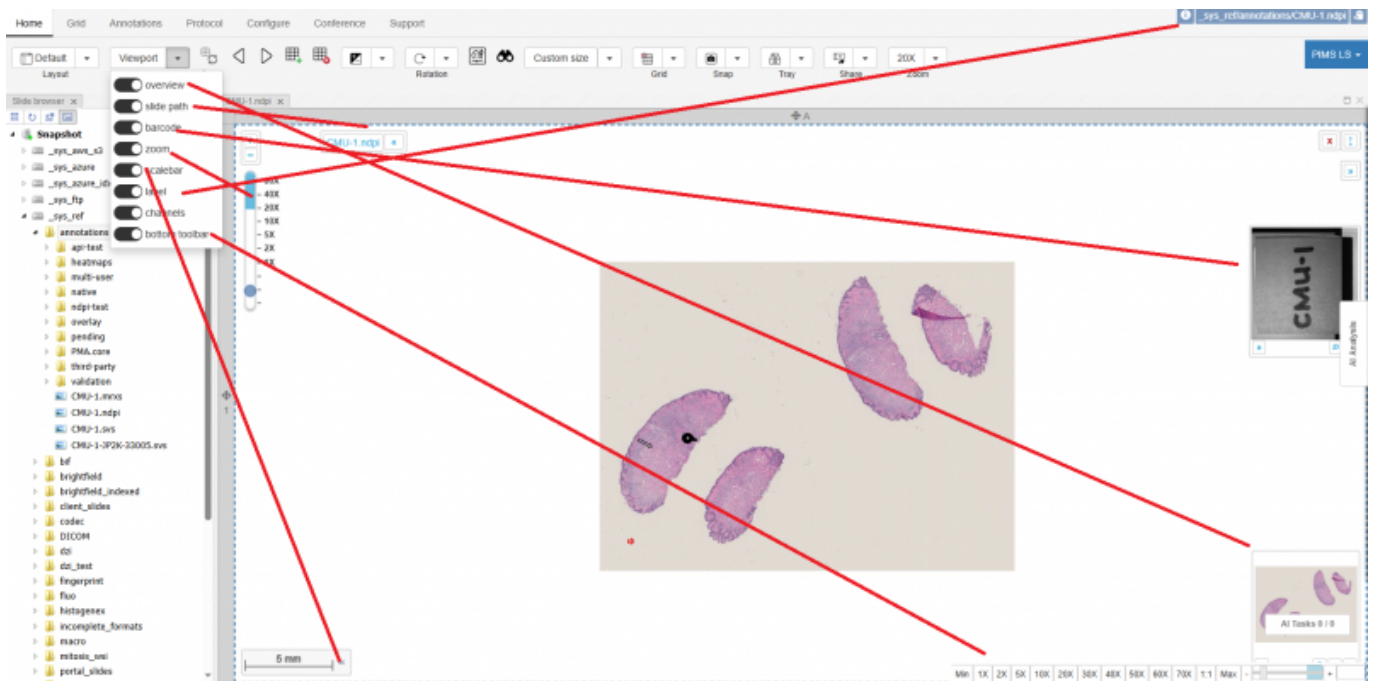

# Home: Viewport Tool Group

The Viewport dropdown contains different toggle buttons for the viewport

From:  
<https://docs.pathomation.com/pimsls/3.1.0/> - PIMS LS 3.1.0

Permanent link:  
[https://docs.pathomation.com/pimsls/3.1.0/doku.php?id=home\\_viewport&rev=1746897194](https://docs.pathomation.com/pimsls/3.1.0/doku.php?id=home_viewport&rev=1746897194)