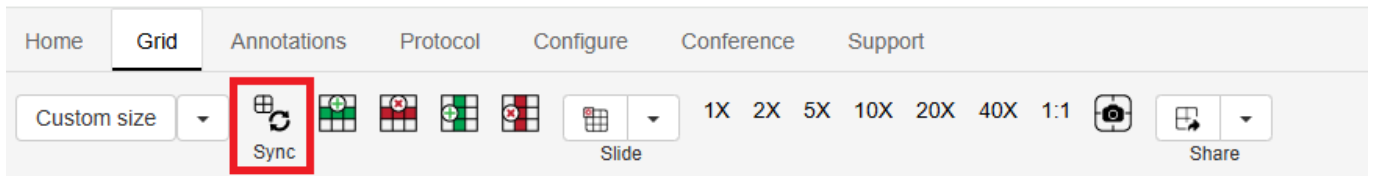

Other Tools

Home tab also consists of independent icons like, Synx, grid overlays, toggle colors or search panel tools.

Synchronize Tool

The Synchronize tool contains tools for turning on synchronized viewing and some grid management tools.

Synchronized viewing

Turning on the Sync icon when you have 2 or more cells open in your grid will trigger synchronized viewing, you can see a quick video of this below:

From:
<https://docs.pathomation.com/pimsls/3.1.0/> - **PIMS LS 3.1.0**