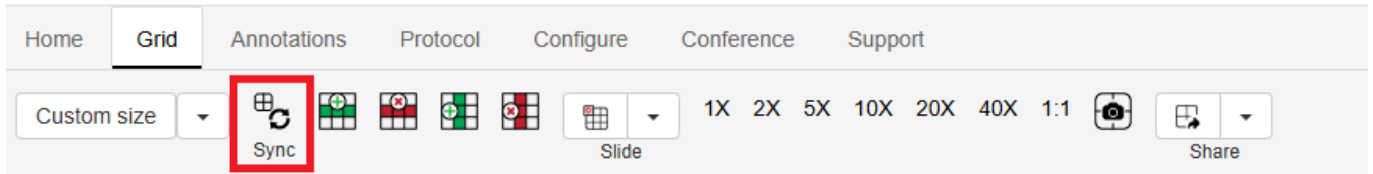

# Other Tools

Home tab also consists of independent icons like, Synx, grid overlays, toggle colors or search panel tools.

## Synchronize Tool

The Synchronize tool contains tools for turning on synchronized viewing and some grid management tools.

## Synchronized viewing

Turning on the Sync icon when you have 2 or more cells open in your grid will trigger synchronized viewing, you can see a quick video of this below:

From:  
<https://docs.pathomation.com/pimsls/3.1.0/> - **PIMS LS 3.1.0**