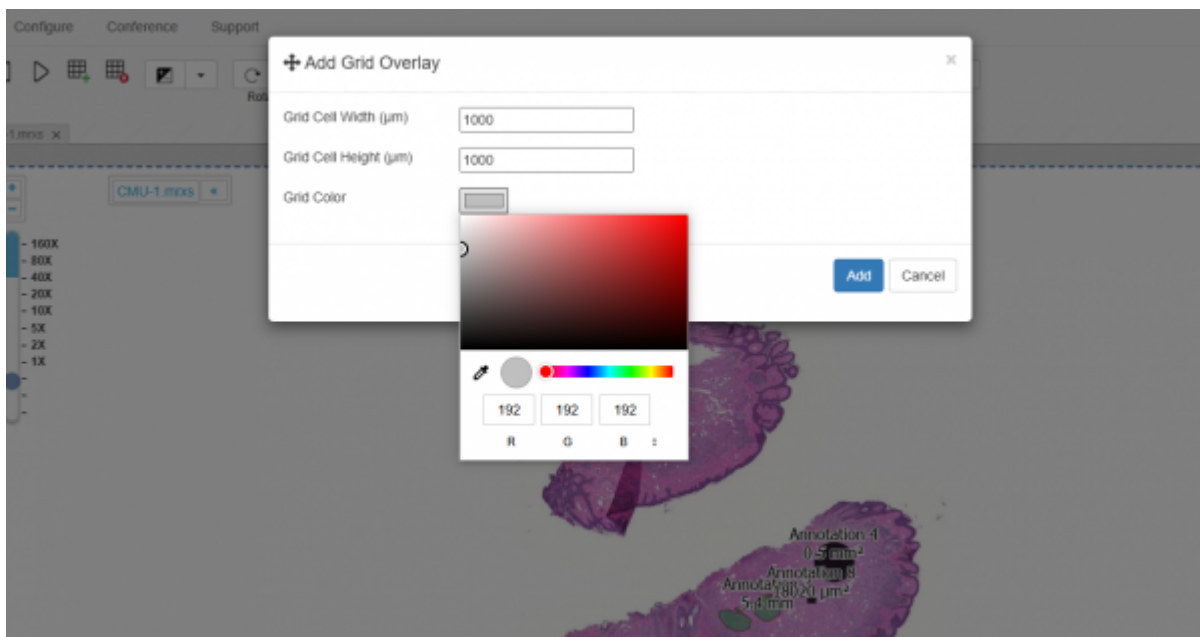

## Synchronize Tool

The Synchronize tool contains tools for turning on synchronized viewing and some grid management tools.

## Synchronized viewing

Turning on the Sync icon when you have 2 or more cells open in your grid will trigger synchronized viewing, you can see a quick video of this below:

## Grid Overlay Tools

Grid overlay tool allows user to add overlay to the opened slide. It can be of different sizes and colors. There are icons for both adding or removing overlay.

From: <https://docs.pathomation.com/pimsls/3.1.0/> - PIMS LS 3.1.0