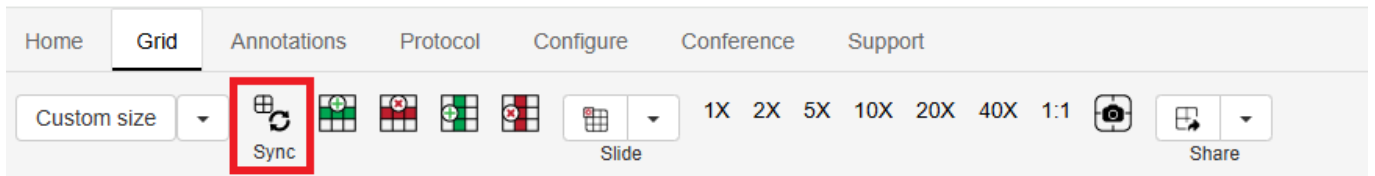

# Other Tools

Home tab also consists of independent icons like, Synx, grid overlays, toggle colors or search panel tools.

## Synchronize Tool

The Synchronize tool contains tools for turning on synchronized viewing and some grid management tools.