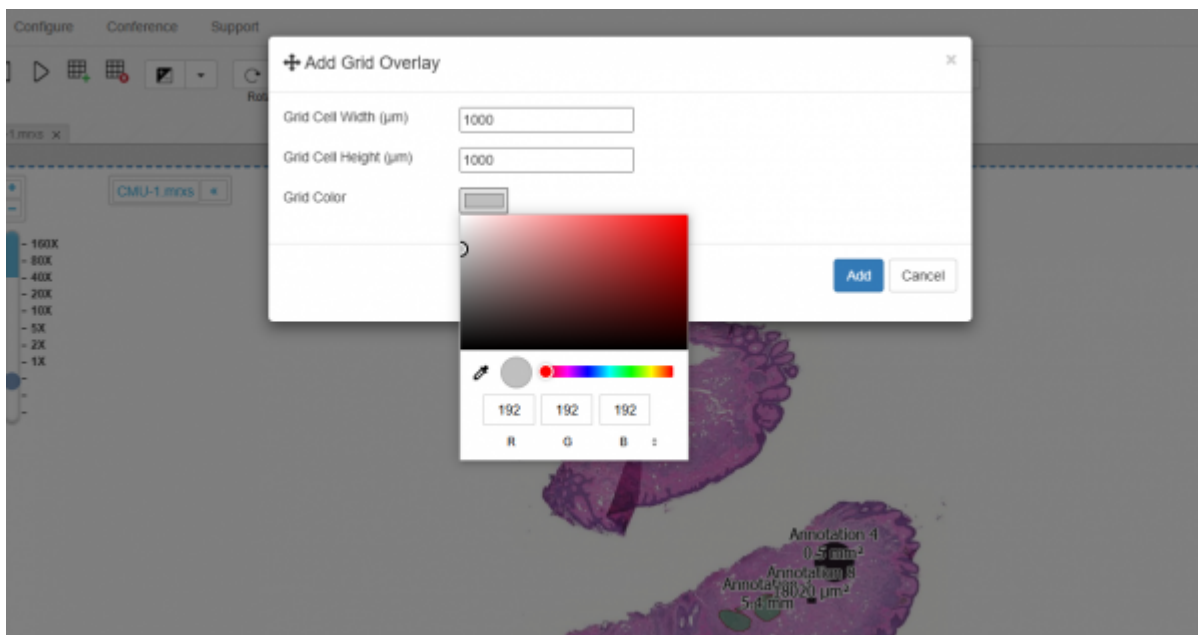

## Synchronize Tool

The Synchronize tool contains tools for turning on synchronized viewing and some grid management tools.

## Synchronized viewing

Turning on the Sync icon when you have 2 or more cells open in your grid will trigger synchronized viewing, you can see a quick video of this below:

## Grid Overlay Tools

Grid overlay tool allows user to add overlay to the opened slide. It can be of different sizes and colors. There are icons for both adding or removing overlay.

From:  
<https://docs.pathomation.com/pimsls/3.1.0/> - PIMS LS 3.1.0