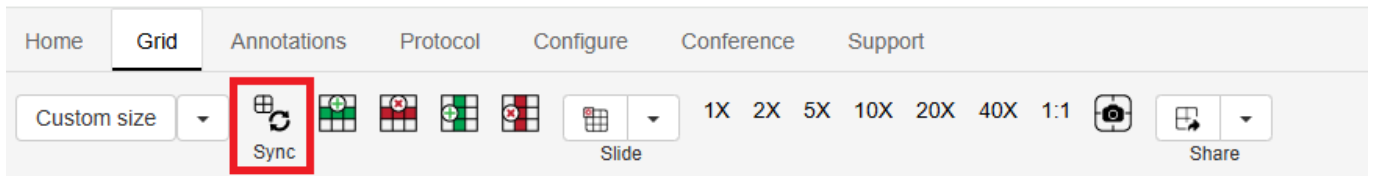

Other Tools

Home tab also consists of independent icons like, Synx, grid overlays, toggle colors or search panel tools.

Synchronize Tool

The Synchronize tool contains tools for turning on synchronized viewing and some grid management tools.