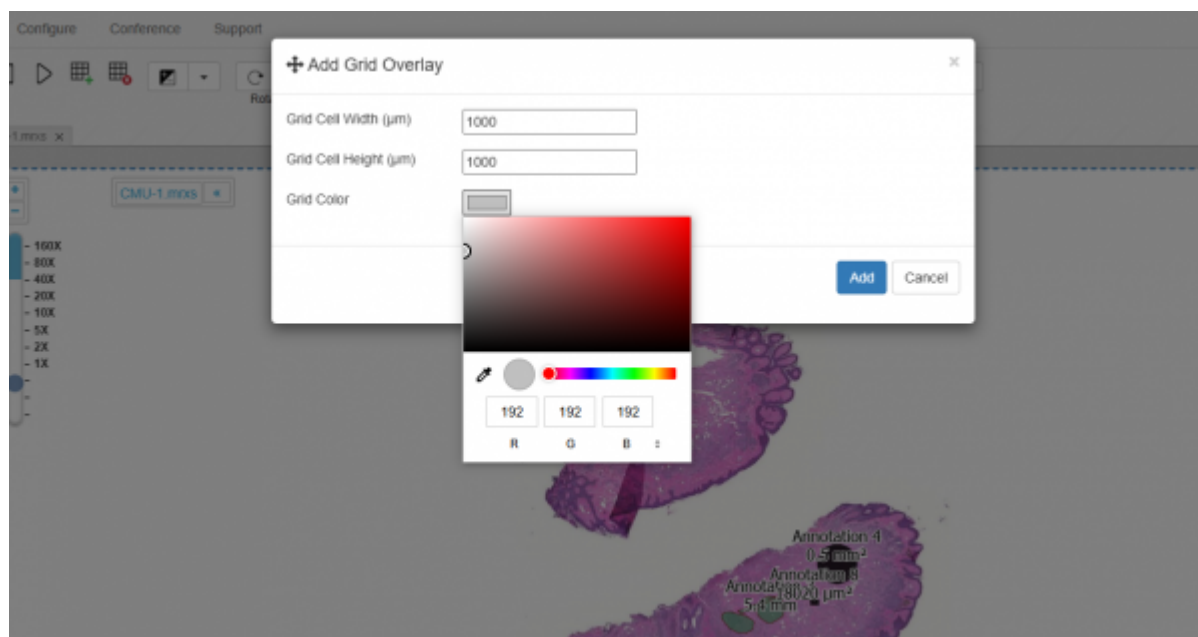

## Synchronize Tool

The Synchronize tool contains tools for turning on synchronized viewing and some grid management tools.

## Synchronized viewing

Turning on the Sync icon when you have 2 or more cells open in your grid will trigger synchronized viewing, you can see a quick video of this below:

## Grid Overlay Tools

Grid overlay tool allows user to add overlay to the opened slide. It can be of different sizes and colors. There are icons for both adding or removing overlay.