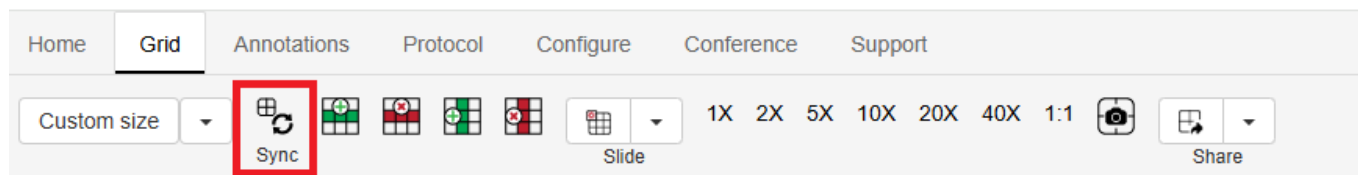

Other Tools

Home tab also consists of independent icons like, Synx, grid overlays, toggle colors or search panel tools.

Synchronize Tool

The Synchronize tool contains tools for turning on synchronized viewing and some grid management tools.