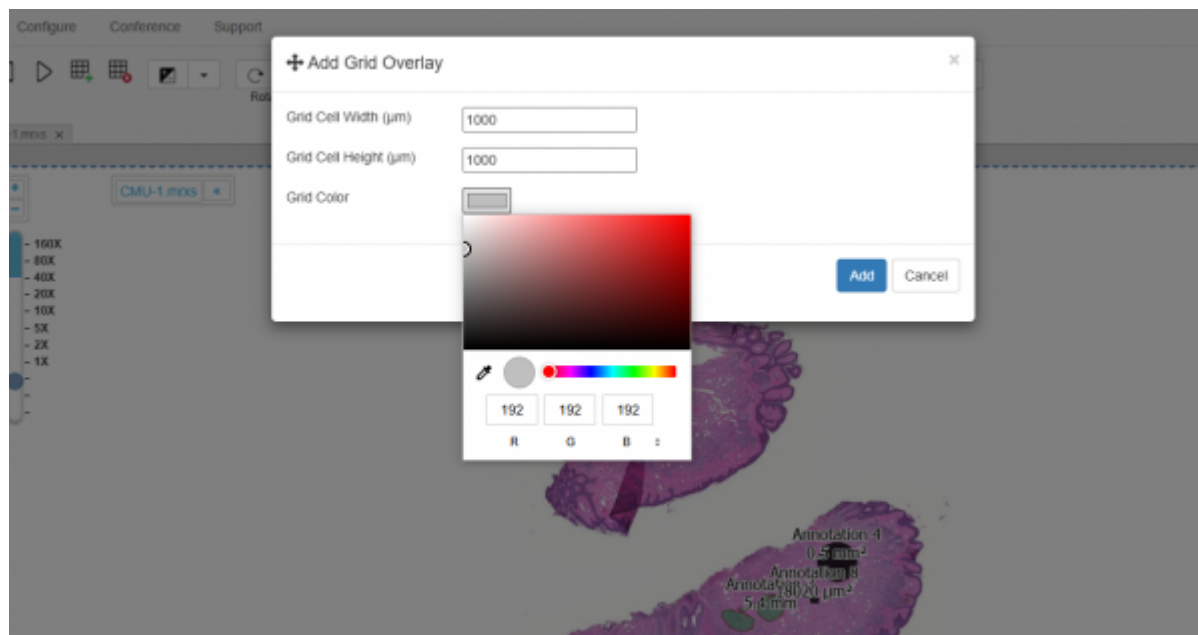

Other Tools

Home tab also consists of independent icons like, Synx, grid overlays, toggle colors or search panel tools.

Synchronize Tool

The Synchronize tool contains tools for turning on synchronized viewing and some grid management tools.

Synchronized viewing

Turning on the Sync icon when you have 2 or more cells open in your grid will trigger synchronized viewing, you can see a quick video of this below:

Grid Overlay Tools

Grid overlay tool allows user to add overlay to the opened slide. It can be of different sizes and colors. There are icons for both adding or removing overlay.