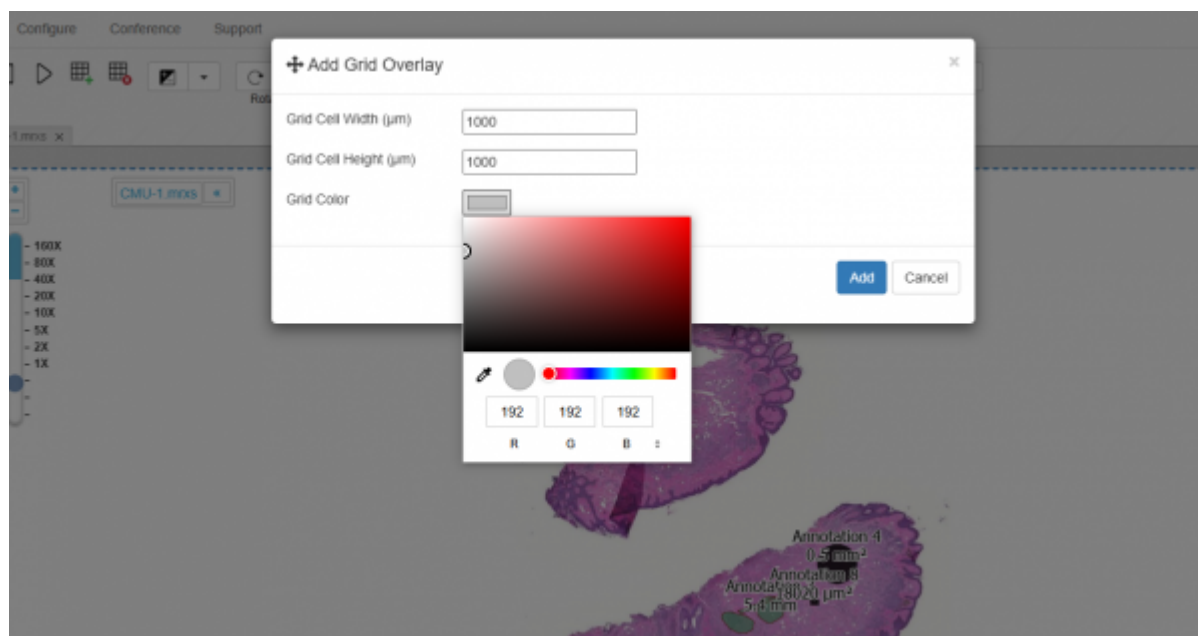

Other Tools

Home tab also consists of independent icons like, Synx, grid overlays, toggle colors or search panel tools.

Synchronize Tool

The Synchronize tool contains tools for turning on synchronized viewing and some grid management tools.

Synchronized viewing

Turning on the Sync icon when you have 2 or more cells open in your grid will trigger synchronized viewing, you can see a quick video of this below:

Grid Overlay Tools

Grid overlay tool allows user to add overlay to the opened slide. It can be of different sizes and colors. There are icons for both adding or removing overlay.