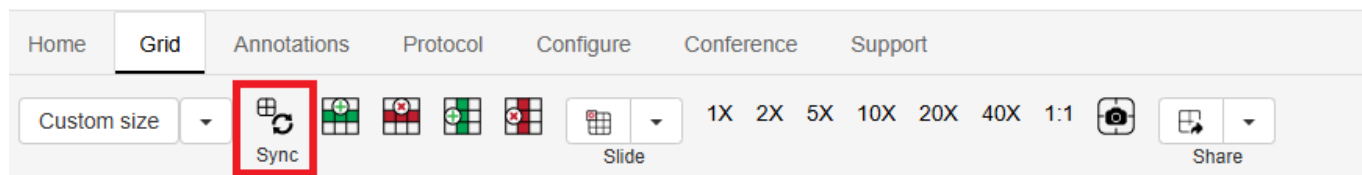

Other Tools

Home tab also consists of independent icons like, Synx, grid overlays, toggle colors or search panel tools.

Synchronize Tool

The Synchronize tool contains tools for turning on synchronized viewing and some grid management tools.

Synchronized viewing

Turning on the Sync icon when you have 2 or more cells open in your grid will trigger synchronized viewing, you can see a quick video of this below:

Grid Overlay Tools

Grid overlay tool allows user to add overlay to the opened slide. It can be of different sizes and colors. There are icons for both adding or removing overlay.