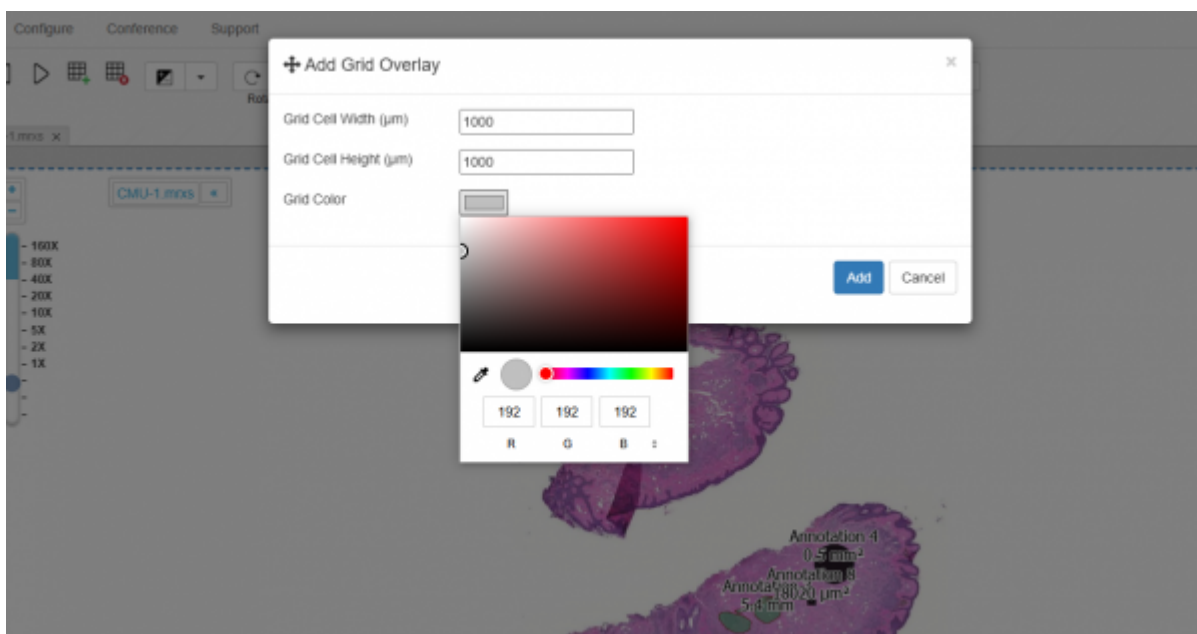

## Synchronize Tool

The Synchronize tool contains tools for turning on synchronized viewing and some grid management tools.

## Synchronized viewing

Turning on the Sync icon when you have 2 or more cells open in your grid will trigger synchronized viewing, you can see a quick video of this below:

## Grid Overlay Tools

Grid overlay tool allows user to add overlay to the opened slide. It can be of different sizes and colors. There are icons for both adding or removing overlay.