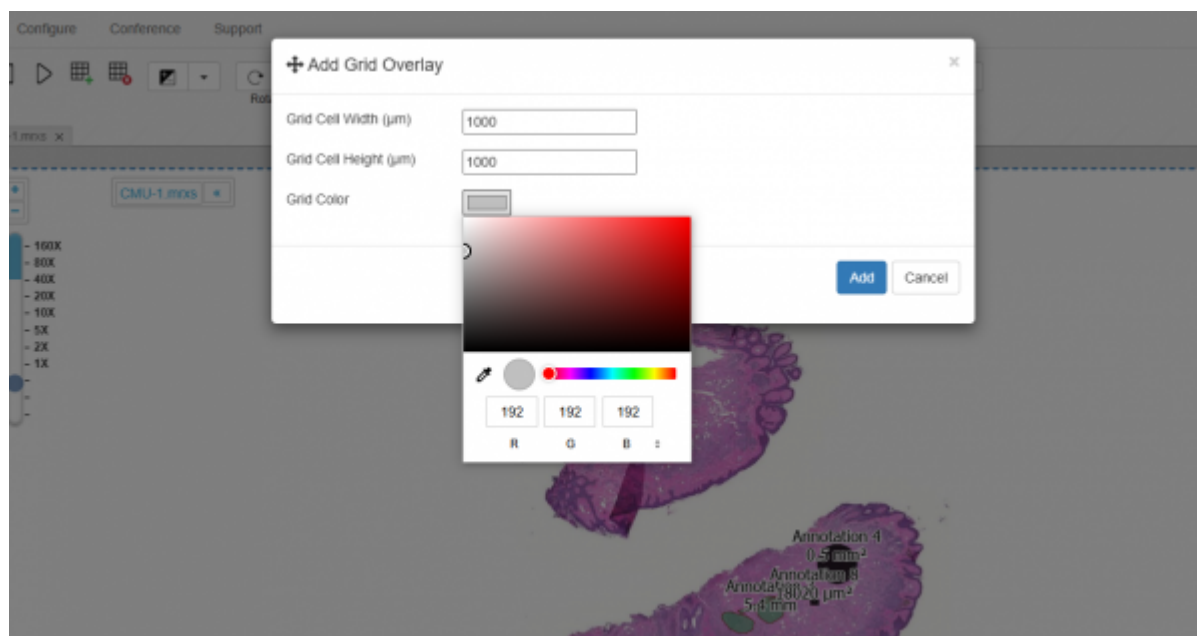

## Synchronize Tool

The Synchronize tool contains tools for turning on synchronized viewing and some grid management tools.

## Synchronized viewing

Turning on the Sync icon when you have 2 or more cells open in your grid will trigger synchronized viewing, you can see a quick video of this below:

## Grid Overlay Tools

Grid overlay tool allows user to add overlay to the opened slide. It can be of different sizes and colors. There are icons for both adding or removing overlay.