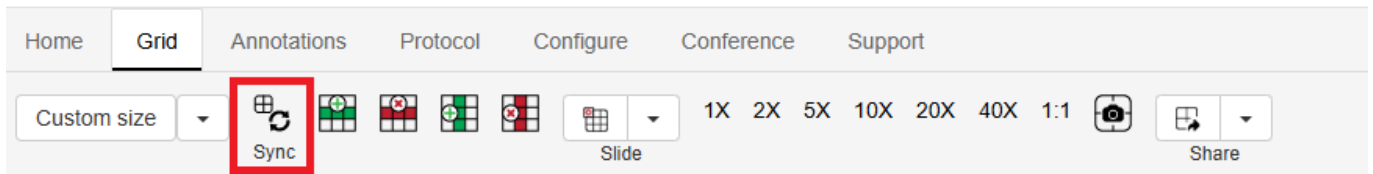

Other Tools

Home tab also consists of independent icons like, Synx, grid overlays, toggle colors or search panel tools.

Synchronize Tool

The Synchronize tool contains tools for turning on synchronized viewing and some grid management tools.