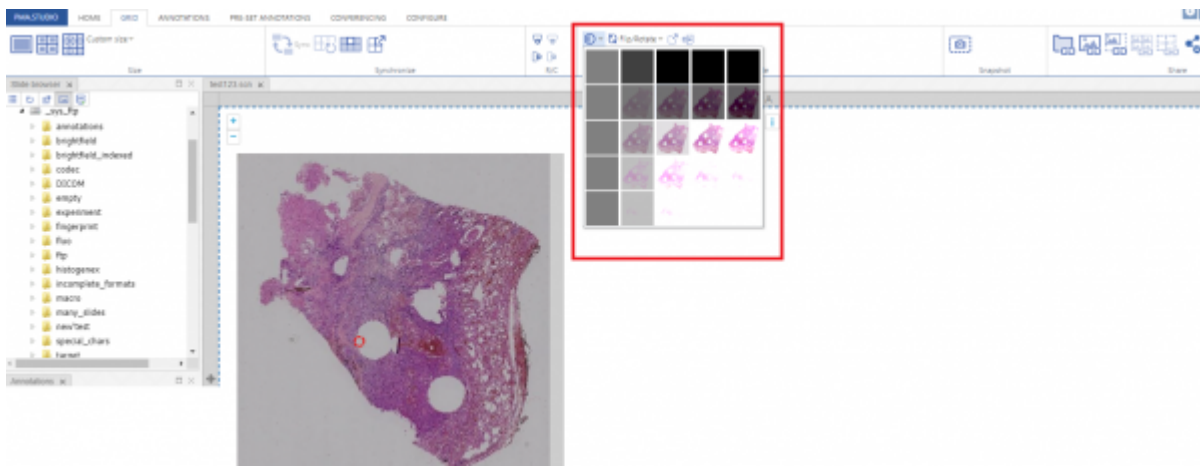

(Changing contrast of selected slide)

This tool allows you to change contrast of selected slide.