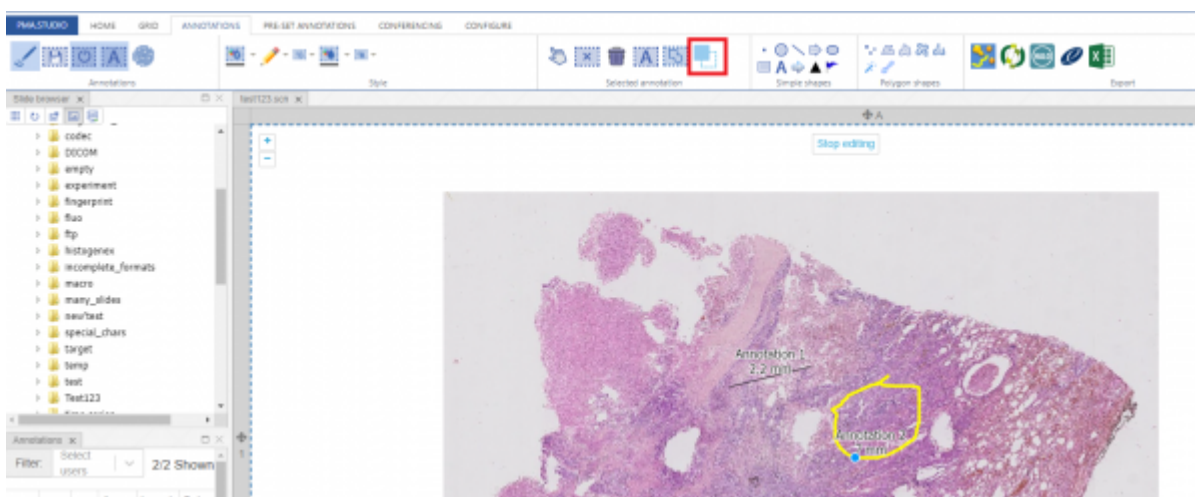

Modify

Modify button allows user to modify an existing annotation. To modify an annotation you need to select the annotation and then press the “modify” button. Once you are done with the modification, you can save the annotation.