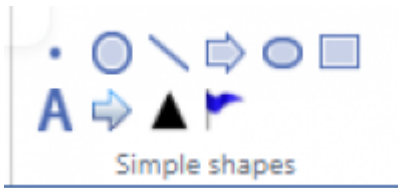

Simple shapes

Below are the set of simple shapes that can be added to a annotation.

1. Point
2. Circle
3. Line
4. Arrow
5. Ellipse
6. Rectangle
7. Text
8. Landmark 1
9. Landmark 2
10. Landmark 3

From:
<https://docs.pathomation.com/pimsls/3.1.1/> - **PIMS LS 3.1.1**