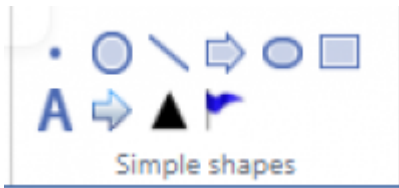

Simple shapes

Below are the set of simple shapes that can be added to a annotation.

- Point
- Circle
- Line
- Arrow
- Ellipse
- Rectangle
- Text
- Landmark 1
- Landmark 2
- Landmark 3

From:

<https://docs.pathomation.com/pimsls/3.1.1/> - PIMS LS 3.1.1