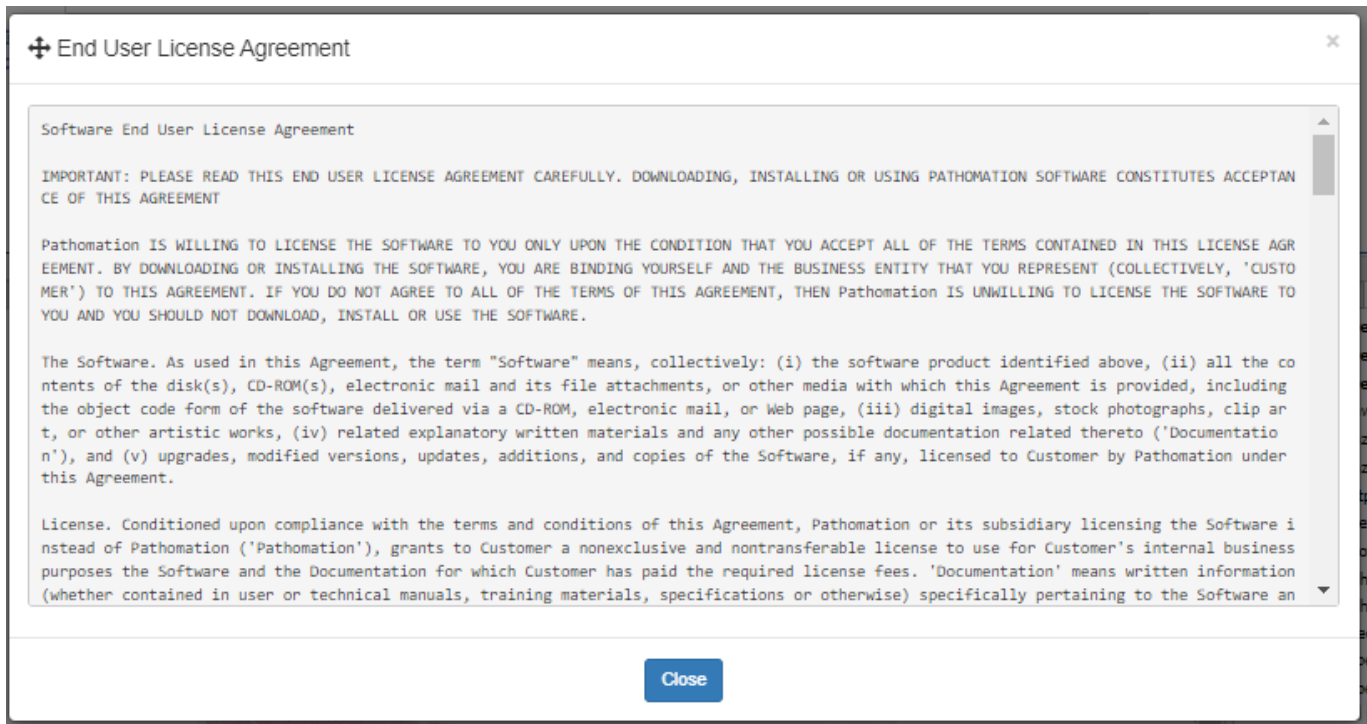

## About us

This menu option brings up the about dialog with general information about the system.

This menu option is helpful in determining whether you use PMA.vue or PMA.studio, and what version.

If connected to a PMA.core instance and looking at a slide, the information is included in the dialog (as in the example above).

## Show EULA

Pulls up the End-User License Agreement.

An organization can customize the EULA based on specific needs or use cases (e.g. [RUO](#) related).

### Manual

Takes you this [this website](#).